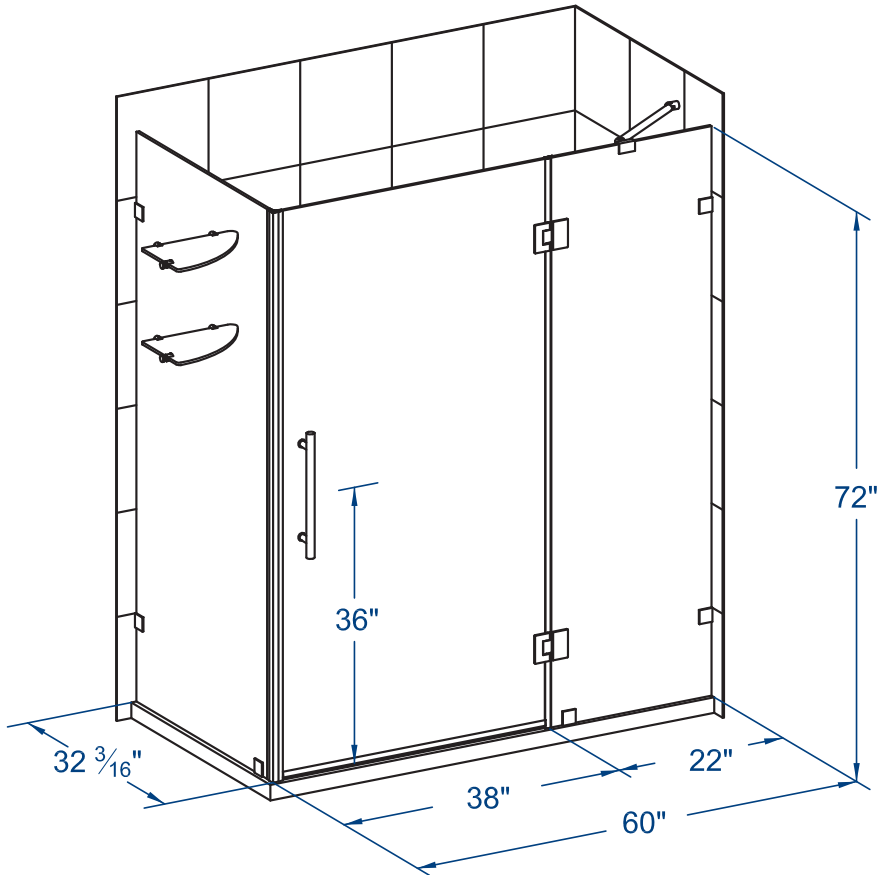

AVALUX GS

SEN992-6032-10

ASTON

COMPLETELY FRAMELESS HINGED SHOWER ENCLOSURE WITH SHELVES

FEATURES

COMPLETELY FRAMELESS

REVERSIBLE DOOR

CORNER ALCOVE