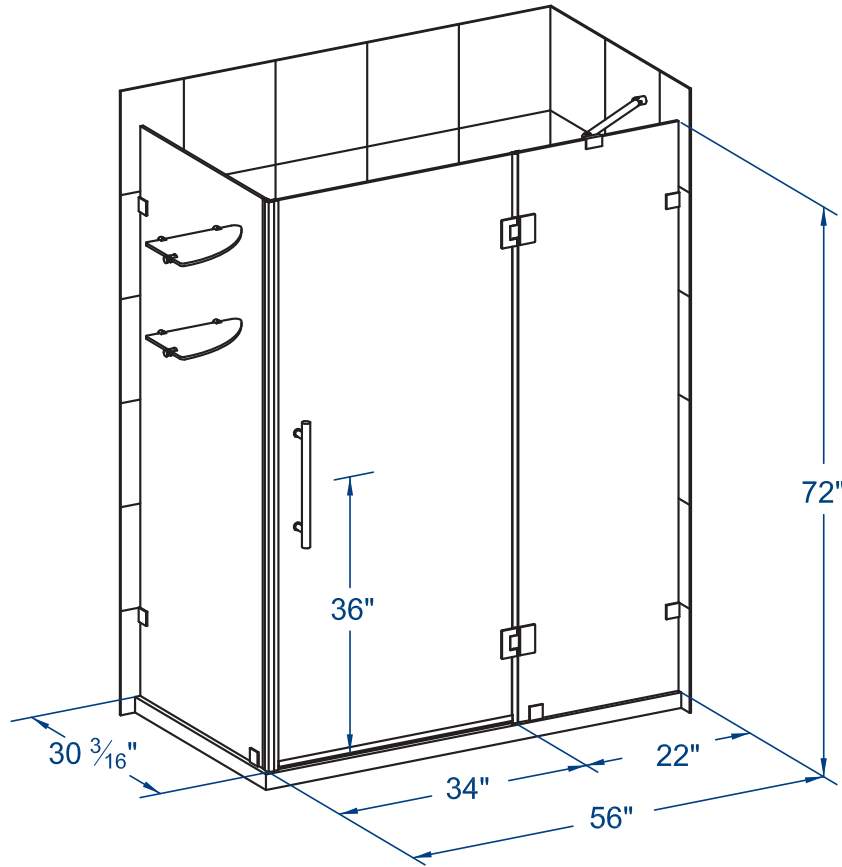

AVALUX GS

SEN992-5630-10

COMPLETELY FRAMELESS HINGED SHOWER ENCLOSURE WITH SHELVES

FEATURES

COMPLETELY FRAMELESS

REVERSIBLE DOOR

CORNER ALCOVE

INTEGRATED SHELVING