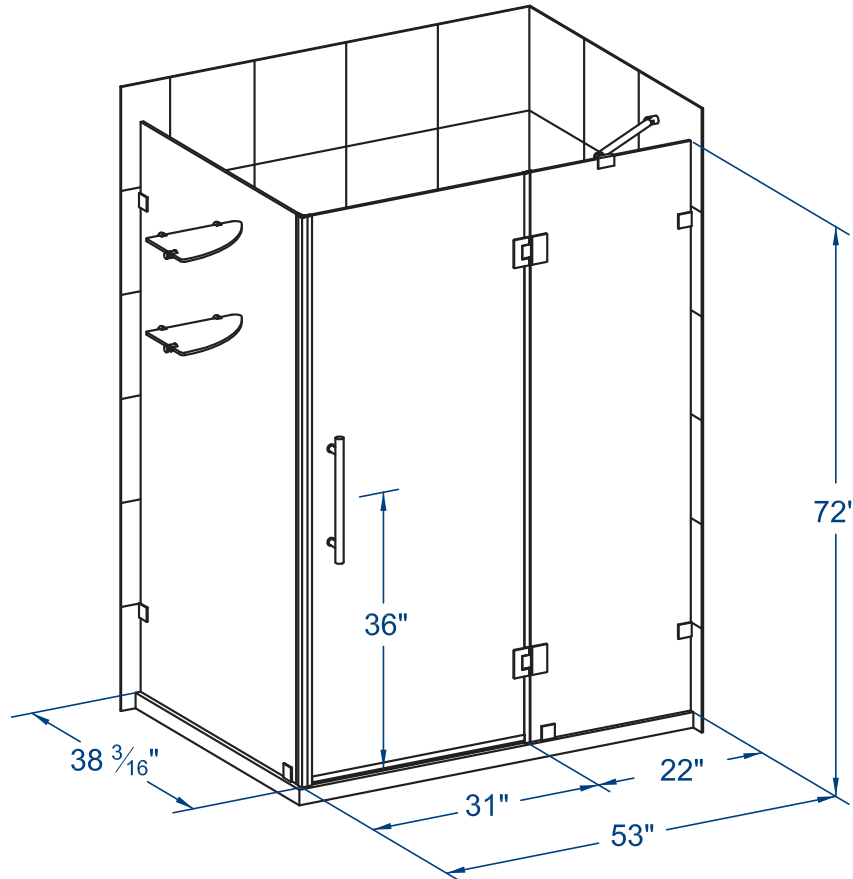

AVALUX GS

SEN992-5338-10

ASTON

COMPLETELY FRAMELESS HINGED SHOWER ENCLOSURE WITH SHELVES

FEATURES

COMPLETELY FRAMELESS

REVERSIBLE DOOR

CORNER ALCOVE