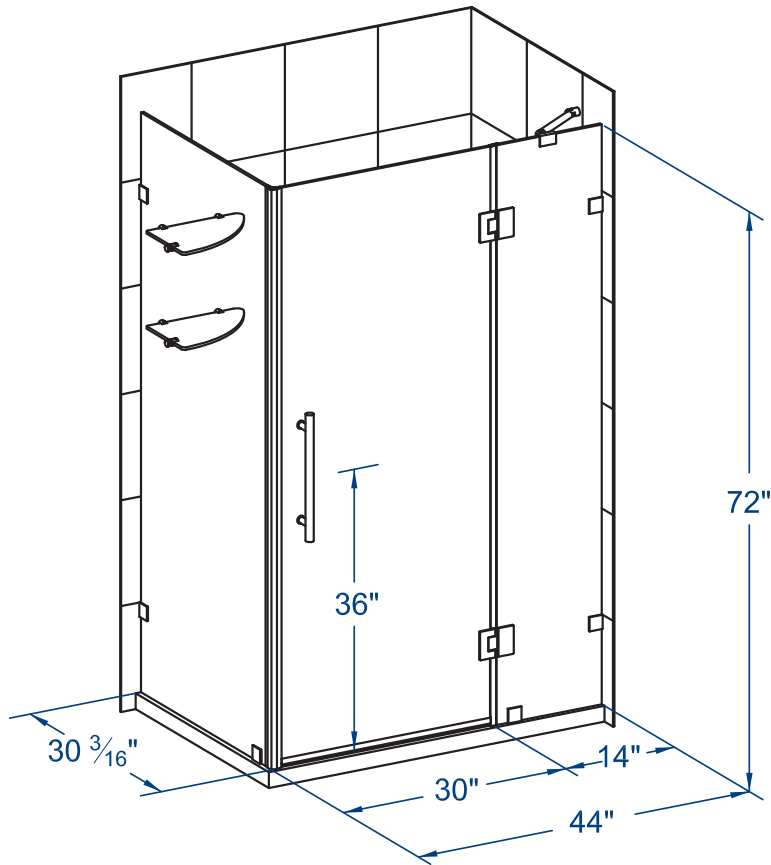

## SEN992-4430-10

**ASTON**

COMPLETELY FRAMELESS HINGED SHOWER ENCLOSURE WITH SHELVES

### FEATURES

COMPLETELY FRAMELESS

REVERSIBLE DOOR

CORNER ALCOVE

INTEGRATED SHELVING