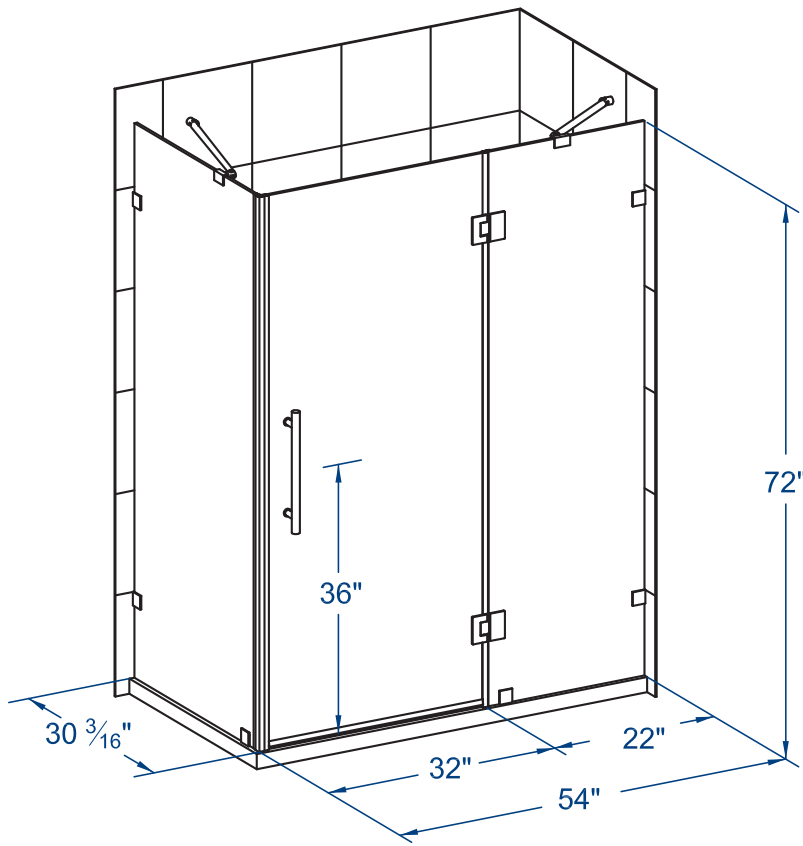

AVALUX

SEN987-5430-10

ASTON

COMPLETELY FRAMELESS HINGED SHOWER ENCLOSURE

FEATURES

COMPLETELY FRAMELESS

REVERSIBLE DOOR

CORNER ALCOVE