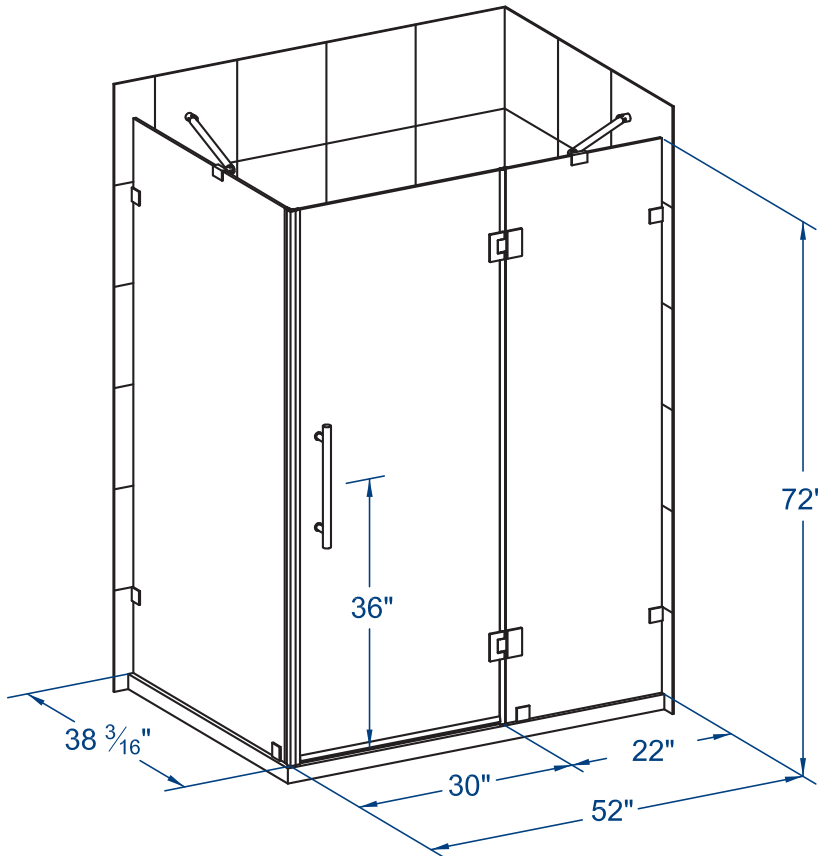

AVALUX

SEN987-5238-10

ASTON

COMPLETELY FRAMELESS HINGED SHOWER ENCLOSURE

FEATURES

COMPLETELY
FRAMELESS

REVERSIBLE
DOOR

CORNER
ALCOVE