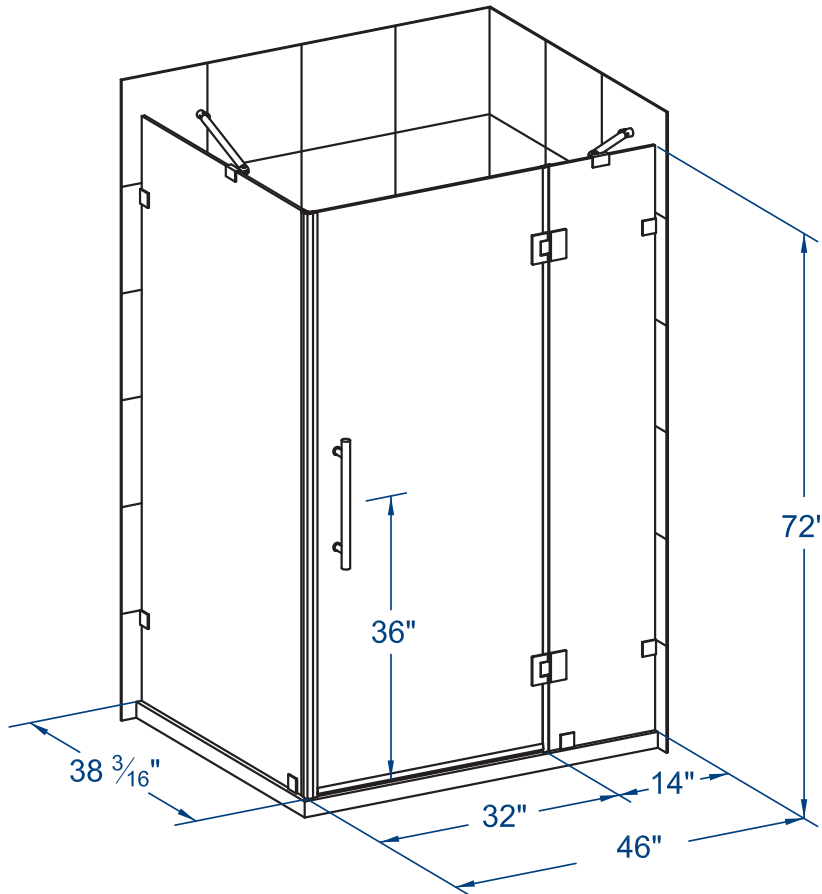

AVALUX

SEN987-4638-10

ASTON

COMPLETELY FRAMELESS HINGED SHOWER ENCLOSURE

FEATURES

COMPLETELY FRAMELESS

REVERSIBLE DOOR

CORNER ALCOVE