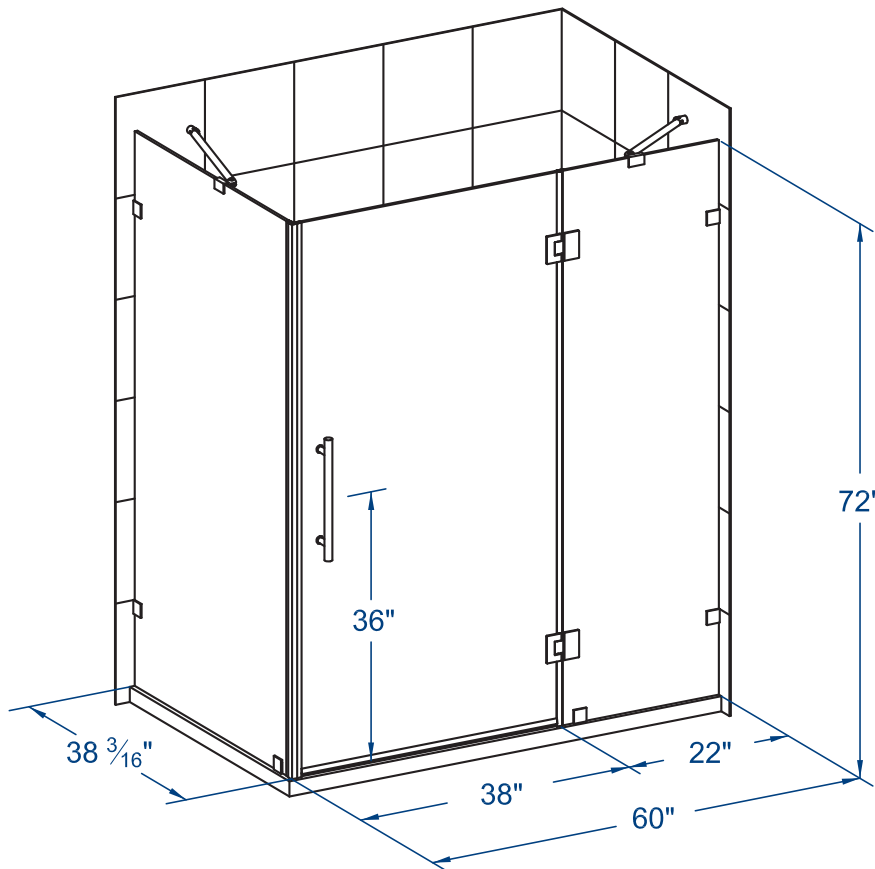

AVALUX

SEN987-6038-10

ASTON

COMPLETELY FRAMELESS HINGED SHOWER ENCLOSURE

FEATURES

COMPLETELY
FRAMELESS

REVERSIBLE
DOOR

CORNER
ALCOVE

HINGED