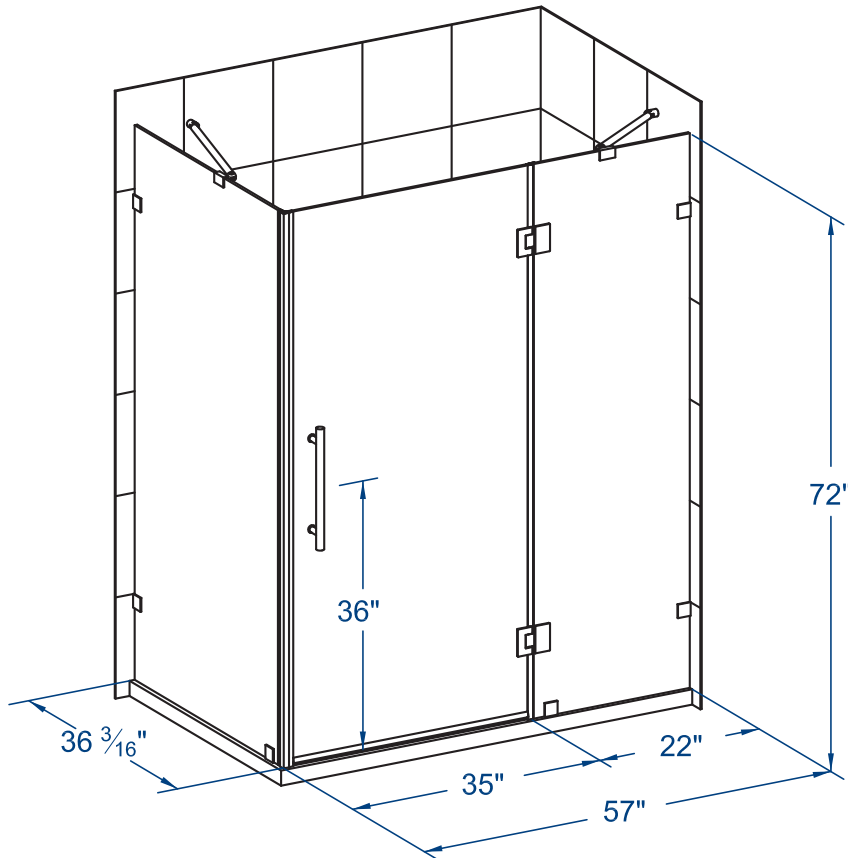

AVALUX

SEN987-5736-10

ASTON

COMPLETELY FRAMELESS HINGED SHOWER ENCLOSURE

FEATURES

COMPLETELY FRAMELESS

REVERSIBLE DOOR

CORNER ALCOVE