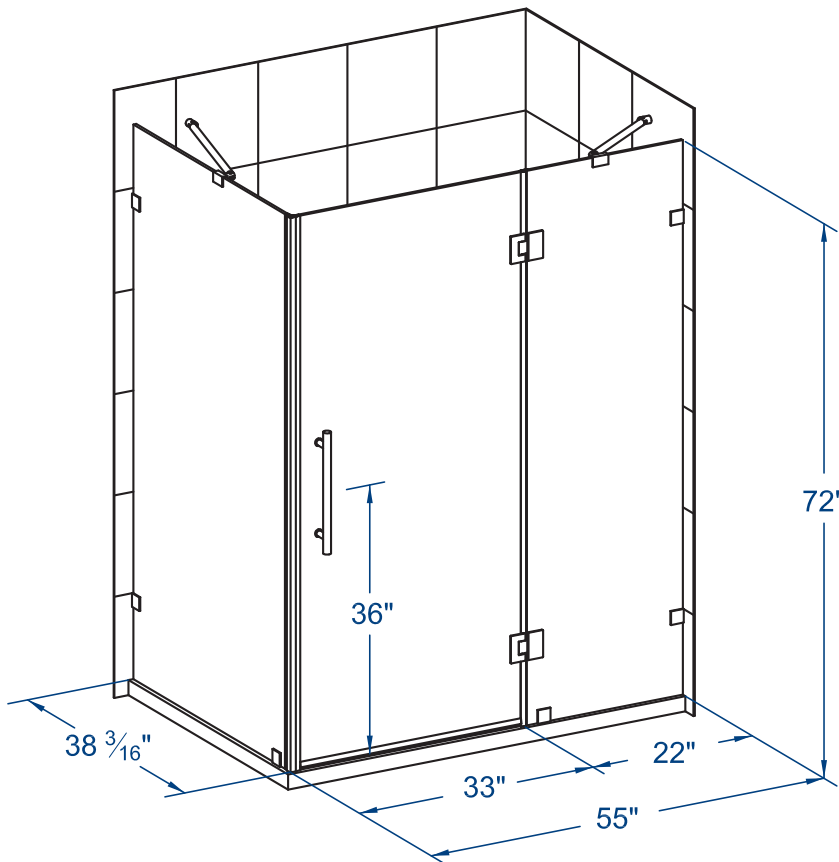

AVALUX

SEN987-5538-10

ASTON

COMPLETELY FRAMELESS HINGED SHOWER ENCLOSURE

FEATURES

COMPLETELY FRAMELESS

REVERSIBLE DOOR

CORNER ALCOVE

HINGED