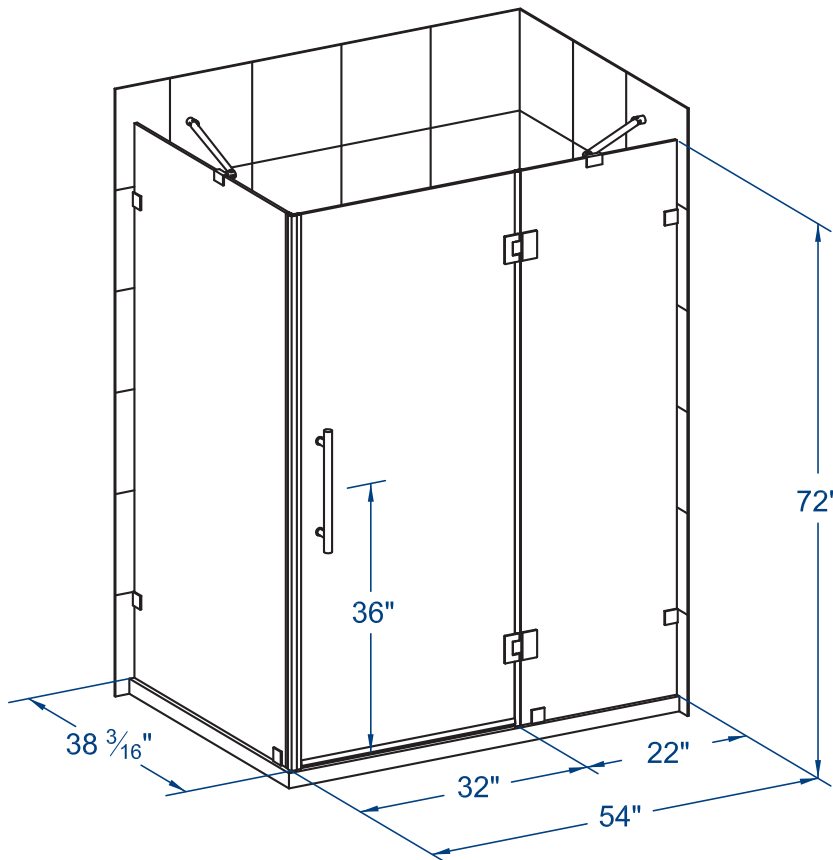

## SEN987-5438-10

**ASTON**

COMPLETELY FRAMELESS HINGED SHOWER ENCLOSURE

### FEATURES

COMPLETELY  
FRAMELESS

REVERSIBLE  
DOOR

CORNER  
ALCOVE

HINGED