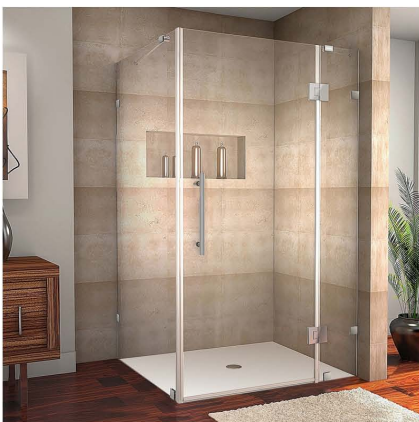

GLASS OPTIONS

CLEAR GLASS