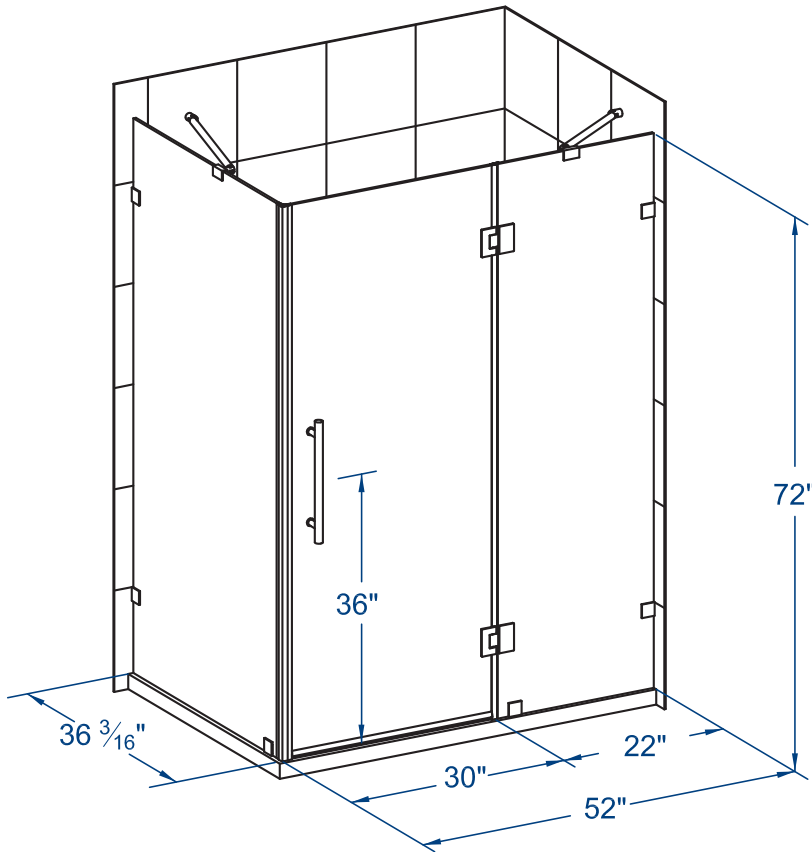

AVALUX

SEN987-5236-10

ASTON

COMPLETELY FRAMELESS HINGED SHOWER ENCLOSURE

FEATURES

COMPLETELY FRAMELESS

REVERSIBLE DOOR

CORNER ALCOVE