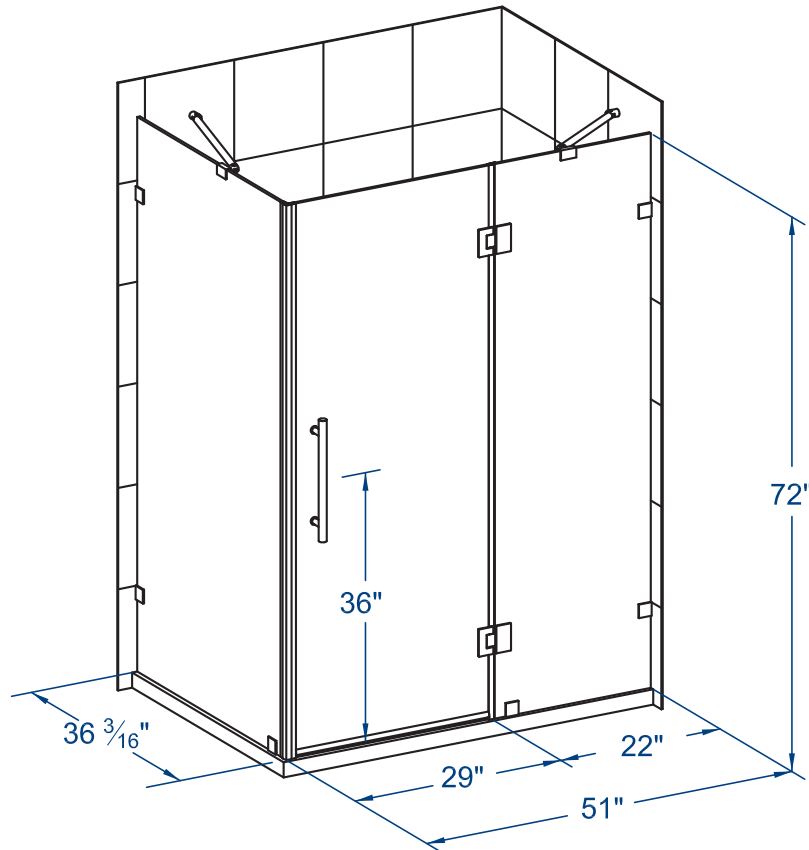

AVALUX

SEN987-5136-10

ASTON

COMPLETELY FRAMELESS HINGED SHOWER ENCLOSURE

FEATURES

COMPLETELY FRAMELESS

REVERSIBLE DOOR

CORNER ALCOVE