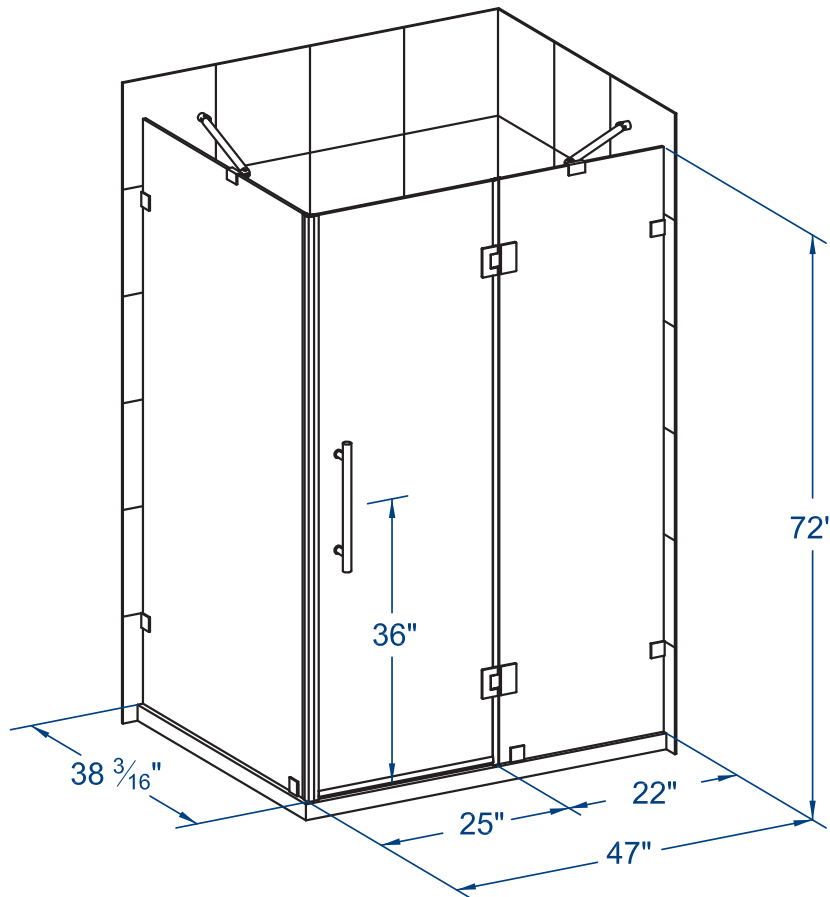

AVALUX

SEN987-4738-10

ASTON

COMPLETELY FRAMELESS HINGED SHOWER ENCLOSURE

FEATURES

COMPLETELY FRAMELESS

REVERSIBLE DOOR

CORNER ALCOVE