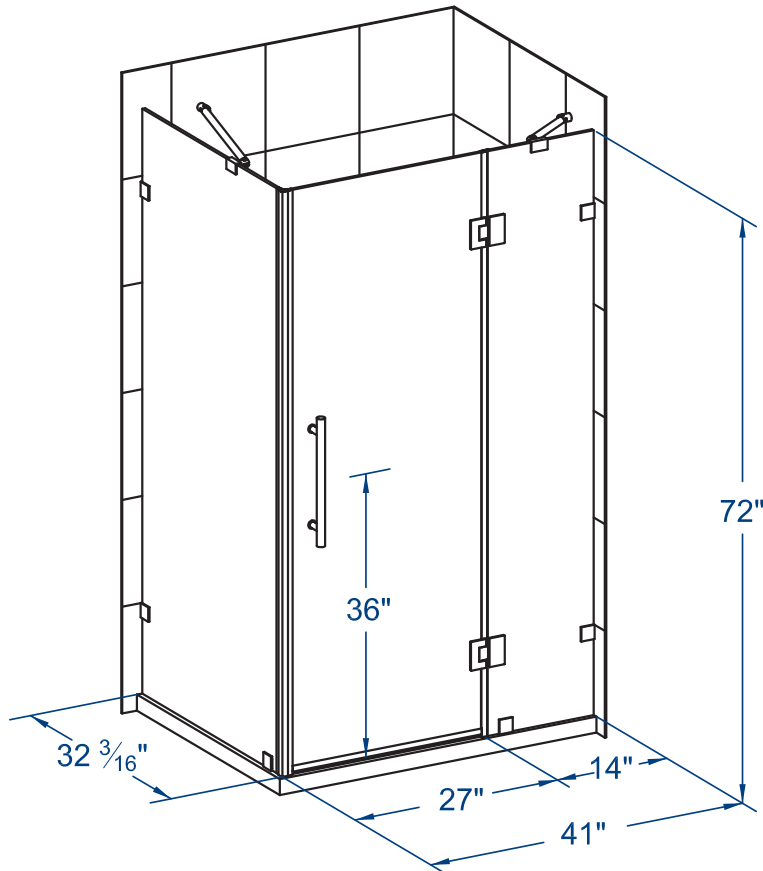

AVALUX

SEN987-4132-10

ASTON

COMPLETELY FRAMELESS HINGED SHOWER ENCLOSURE

FEATURES

COMPLETELY
FRAMELESS

REVERSIBLE
DOOR

CORNER
ALCOVE