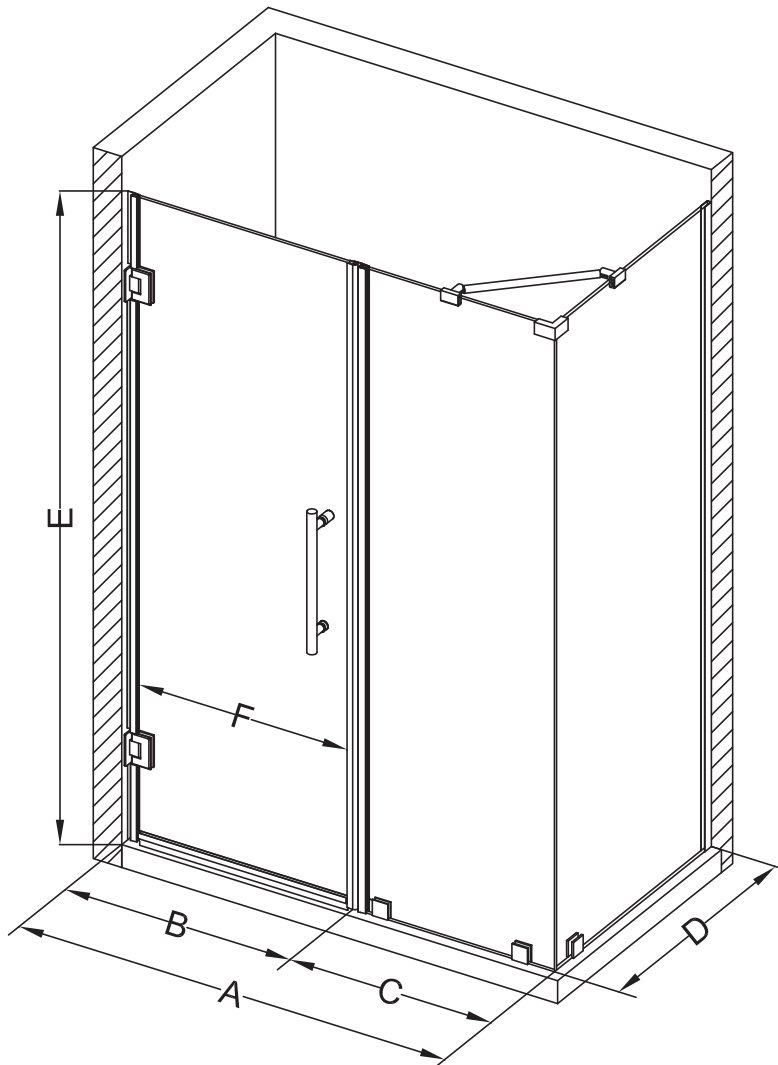

Aston Bromley SEN967-7438

MODEL	WALL OPENING (A)	DOOR PANEL (B)	FIXED PANEL (C)	RETURN PANEL (D)	HEIGHT (E)	DOOR WALK THROUGH (F)
SEN967-743830-10	73 1/4"-74 1/4"	37 5/8"	35 5/8"	30"-30 3/8"	72"	35 5/8"-36 5/8"
SEN967-743832-10	73 1/4"-74 1/4"	37 5/8"	35 5/8"	32"-32 3/8"	72"	35 5/8"-36 5/8"
SEN967-743834-10	73 1/4"-74 1/4"	37 5/8"	35 5/8"	34"-34 3/8"	72"	35 5/8"-36 5/8"
SEN967-743836-10	73 1/4"-74 1/4"	37 5/8"	35 5/8"	36"-36 3/8"	72"	35 5/8"-36 5/8"
SEN967-743838-10	73 1/4"-74 1/4"	37 5/8"	35 5/8"	38"-38 3/8"	72"	35 5/8"-36 5/8"