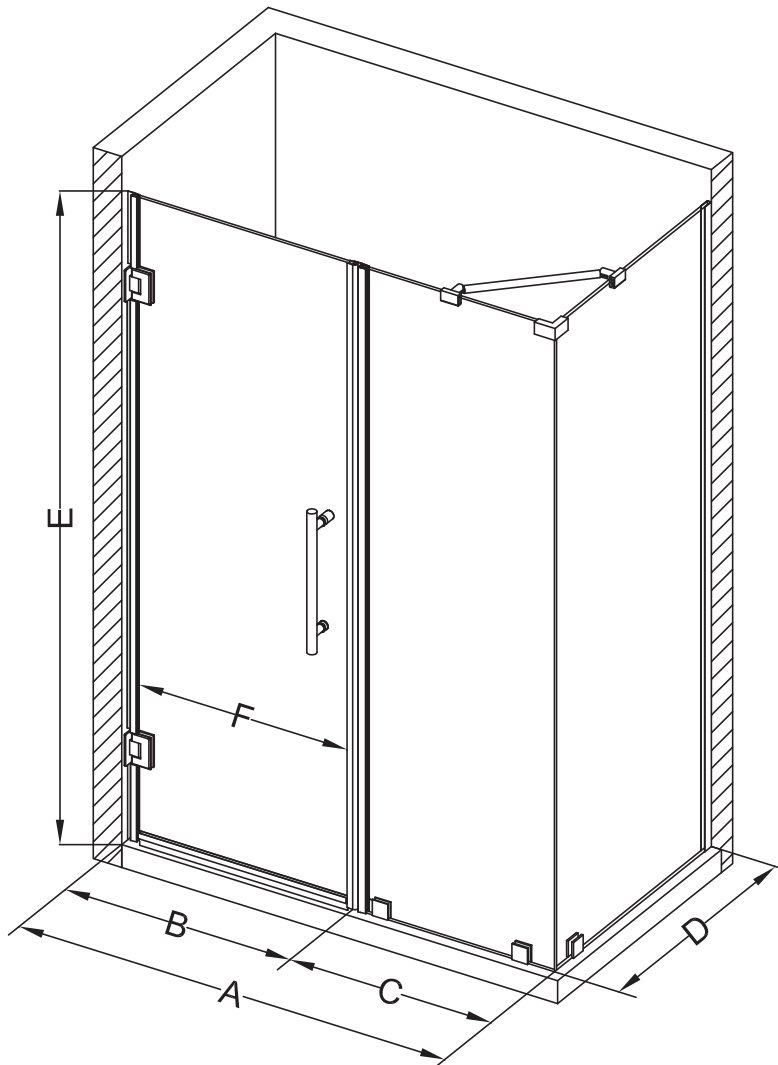

Aston Bromley SEN967-7236

MODEL	WALL OPENING (A)	DOOR PANEL (B)	FIXED PANEL (C)	RETURN PANEL (D)	HEIGHT (E)	DOOR WALK THROUGH (F)
SEN967-723630-10	71 1/4"-72 1/4"	35 5/8"	35 5/8"	30"-30 3/8"	72"	33 5/8"-34 5/8"
SEN967-723632-10	71 1/4"-72 1/4"	35 5/8"	35 5/8"	32"-32 3/8"	72"	33 5/8"-34 5/8"
SEN967-723634-10	71 1/4"-72 1/4"	35 5/8"	35 5/8"	34"-34 3/8"	72"	33 5/8"-34 5/8"
SEN967-723636-10	71 1/4"-72 1/4"	35 5/8"	35 5/8"	36"-36 3/8"	72"	33 5/8"-34 5/8"
SEN967-723638-10	71 1/4"-72 1/4"	35 5/8"	35 5/8"	38"-38 3/8"	72"	33 5/8"-34 5/8"