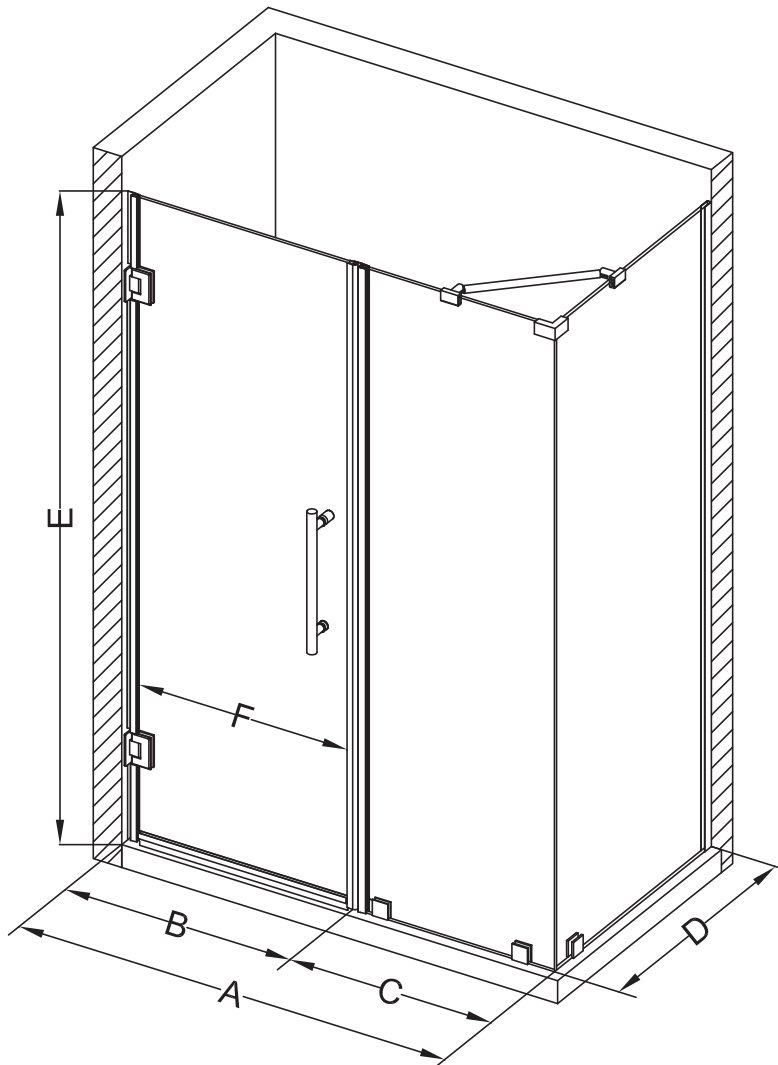

Aston Bromley SEN967-7032

MODEL	WALL OPENING (A)	DOOR PANEL (B)	FIXED PANEL (C)	RETURN PANEL (D)	HEIGHT (E)	DOOR WALK THROUGH (F)
SEN967-703230-10	69 1/4"-70 1/4"	31 5/8"	37 5/8"	30"-30 3/8"	72"	29 5/8"-30 5/8"
SEN967-703232-10	69 1/4"-70 1/4"	31 5/8"	37 5/8"	32"-32 3/8"	72"	29 5/8"-30 5/8"
SEN967-703234-10	69 1/4"-70 1/4"	31 5/8"	37 5/8"	34"-34 3/8"	72"	29 5/8"-30 5/8"
SEN967-703236-10	69 1/4"-70 1/4"	31 5/8"	37 5/8"	36"-36 3/8"	72"	29 5/8"-30 5/8"
SEN967-703238-10	69 1/4"-70 1/4"	31 5/8"	37 5/8"	38"-38 3/8"	72"	29 5/8"-30 5/8"