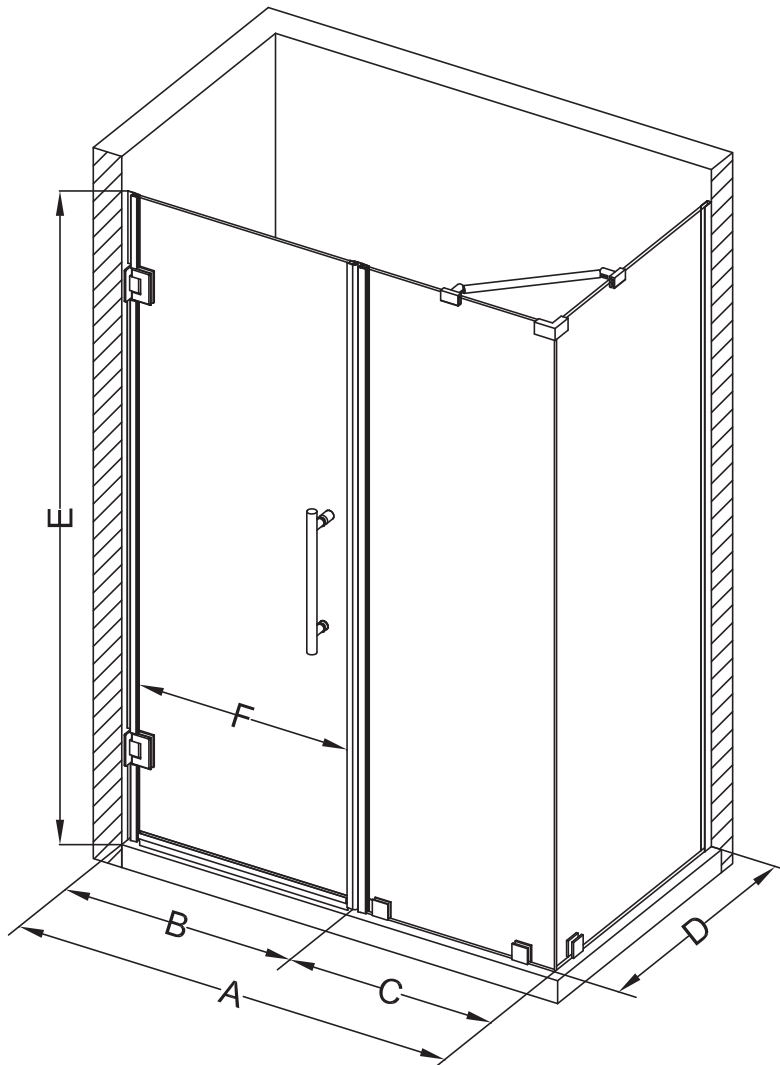

Aston Bromley SEN967-6834

MODEL	WALL OPENING (A)	DOOR PANEL (B)	FIXED PANEL (C)	RETURN PANEL (D)	HEIGHT (E)	DOOR WALK THROUGH (F)
SEN967-683430-10	67 1/4"-68 1/4"	33 5/8"	33 5/8"	30"-30 3/8"	72"	31 5/8"-32 5/8"
SEN967-683432-10	67 1/4"-68 1/4"	33 5/8"	33 5/8"	32"-32 3/8"	72"	31 5/8"-32 5/8"
SEN967-683434-10	67 1/4"-68 1/4"	33 5/8"	33 5/8"	34"-34 3/8"	72"	31 5/8"-32 5/8"
SEN967-683436-10	67 1/4"-68 1/4"	33 5/8"	33 5/8"	36"-36 3/8"	72"	31 5/8"-32 5/8"
SEN967-683438-10	67 1/4"-68 1/4"	33 5/8"	33 5/8"	38"-38 3/8"	72"	31 5/8"-32 5/8"