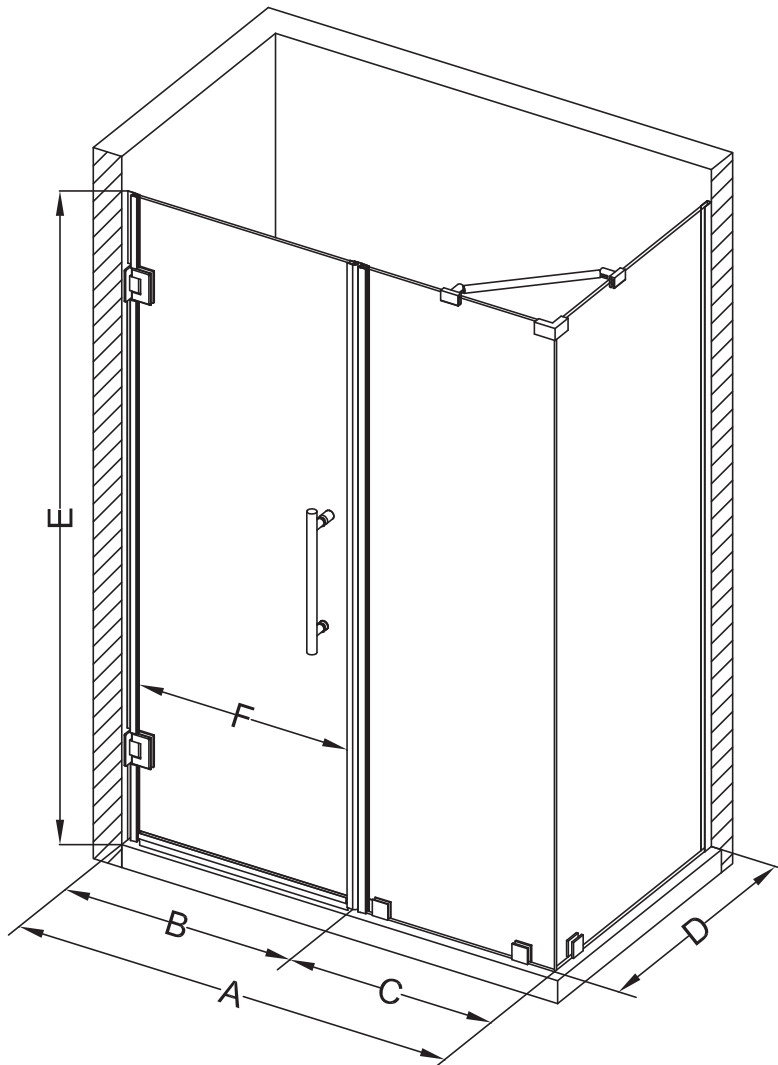

Aston Bromley SEN967-6731

MODEL	WALL OPENING (A)	DOOR PANEL (B)	FIXED PANEL (C)	RETURN PANEL (D)	HEIGHT (E)	DOOR WALK THROUGH (F)
SEN967-673130-10	66 1/4"-67 1/4"	30 5/8"	35 5/8"	30"-30 3/8"	72"	28 5/8"-29 5/8"
SEN967-673132-10	66 1/4"-67 1/4"	30 5/8"	35 5/8"	32"-32 3/8"	72"	28 5/8"-29 5/8"
SEN967-673134-10	66 1/4"-67 1/4"	30 5/8"	35 5/8"	34"-34 3/8"	72"	28 5/8"-29 5/8"
SEN967-673136-10	66 1/4"-67 1/4"	30 5/8"	35 5/8"	36"-36 3/8"	72"	28 5/8"-29 5/8"
SEN967-673138-10	66 1/4"-67 1/4"	30 5/8"	35 5/8"	38"-38 3/8"	72"	28 5/8"-29 5/8"