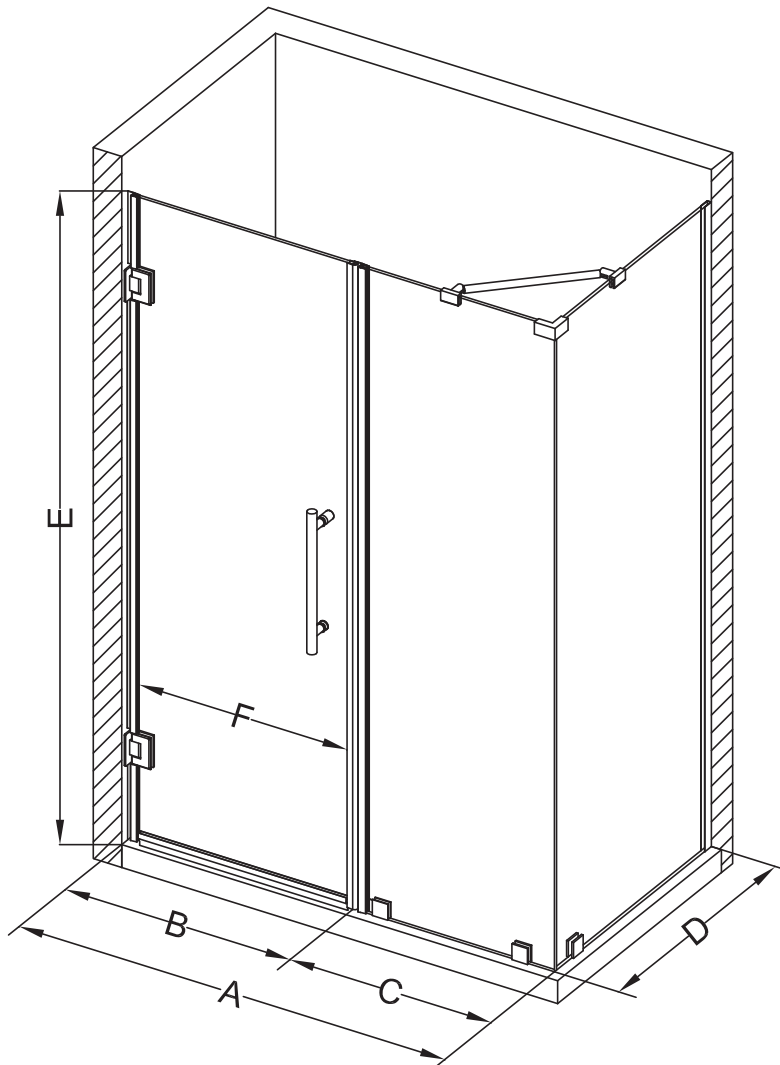

Aston Bromley SEN967-6636

MODEL	WALL OPENING (A)	DOOR PANEL (B)	FIXED PANEL (C)	RETURN PANEL (D)	HEIGHT (E)	DOOR WALK THROUGH (F)
SEN967-663630-10	65 1/4"-66 1/4"	35 5/8"	29 5/8"	30"-30 3/8"	72"	33 5/8"-34 5/8"
SEN967-663632-10	65 1/4"-66 1/4"	35 5/8"	29 5/8"	32"-32 3/8"	72"	33 5/8"-34 5/8"
SEN967-663634-10	65 1/4"-66 1/4"	35 5/8"	29 5/8"	34"-34 3/8"	72"	33 5/8"-34 5/8"
SEN967-663636-10	65 1/4"-66 1/4"	35 5/8"	29 5/8"	36"-36 3/8"	72"	33 5/8"-34 5/8"
SEN967-663638-10	65 1/4"-66 1/4"	35 5/8"	29 5/8"	38"-38 3/8"	72"	33 5/8"-34 5/8"