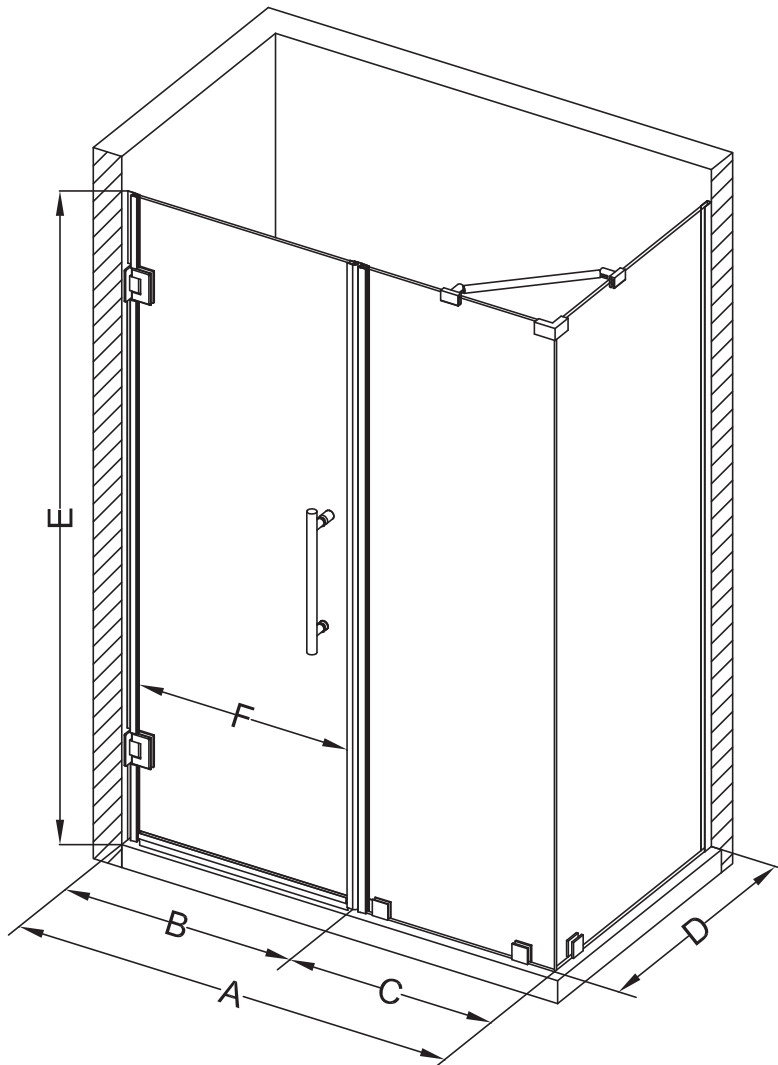

Aston Bromley SEN967-6634

MODEL	WALL OPENING (A)	DOOR PANEL (B)	FIXED PANEL (C)	RETURN PANEL (D)	HEIGHT (E)	DOOR WALK THROUGH (F)
SEN967-663430-10	65 1/4"-66 1/4"	33 5/8"	31 5/8"	30"-30 3/8"	72"	31 5/8"-32 5/8"
SEN967-663432-10	65 1/4"-66 1/4"	33 5/8"	31 5/8"	32"-32 3/8"	72"	31 5/8"-32 5/8"
SEN967-663434-10	65 1/4"-66 1/4"	33 5/8"	31 5/8"	34"-34 3/8"	72"	31 5/8"-32 5/8"
SEN967-663436-10	65 1/4"-66 1/4"	33 5/8"	31 5/8"	36"-36 3/8"	72"	31 5/8"-32 5/8"
SEN967-663438-10	65 1/4"-66 1/4"	33 5/8"	31 5/8"	38"-38 3/8"	72"	31 5/8"-32 5/8"