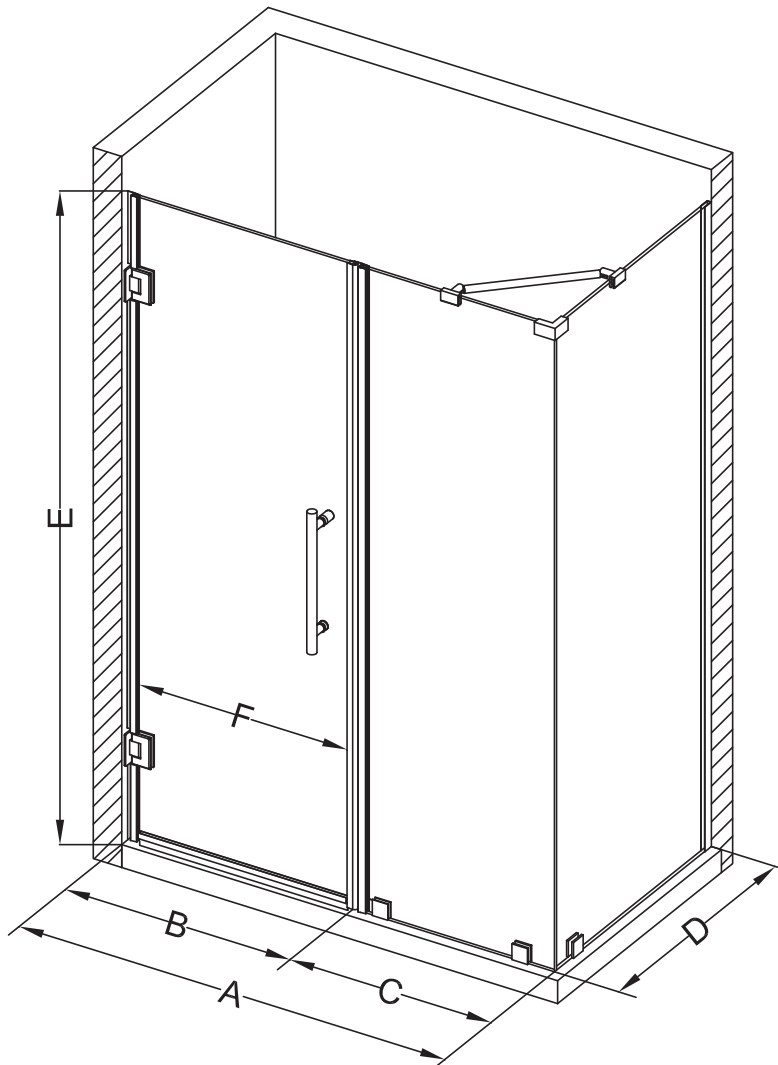

Aston Bromley SEN967-6632

MODEL	WALL OPENING (A)	DOOR PANEL (B)	FIXED PANEL (C)	RETURN PANEL (D)	HEIGHT (E)	DOOR WALK THROUGH (F)
SEN967-663230-10	65 1/4"-66 1/4"	31 5/8"	33 5/8"	30"-30 3/8"	72"	29 5/8"-30 5/8"
SEN967-663232-10	65 1/4"-66 1/4"	31 5/8"	33 5/8"	32"-32 3/8"	72"	29 5/8"-30 5/8"
SEN967-663234-10	65 1/4"-66 1/4"	31 5/8"	33 5/8"	34"-34 3/8"	72"	29 5/8"-30 5/8"
SEN967-663236-10	65 1/4"-66 1/4"	31 5/8"	33 5/8"	36"-36 3/8"	72"	29 5/8"-30 5/8"
SEN967-663238-10	65 1/4"-66 1/4"	31 5/8"	33 5/8"	38"-38 3/8"	72"	29 5/8"-30 5/8"