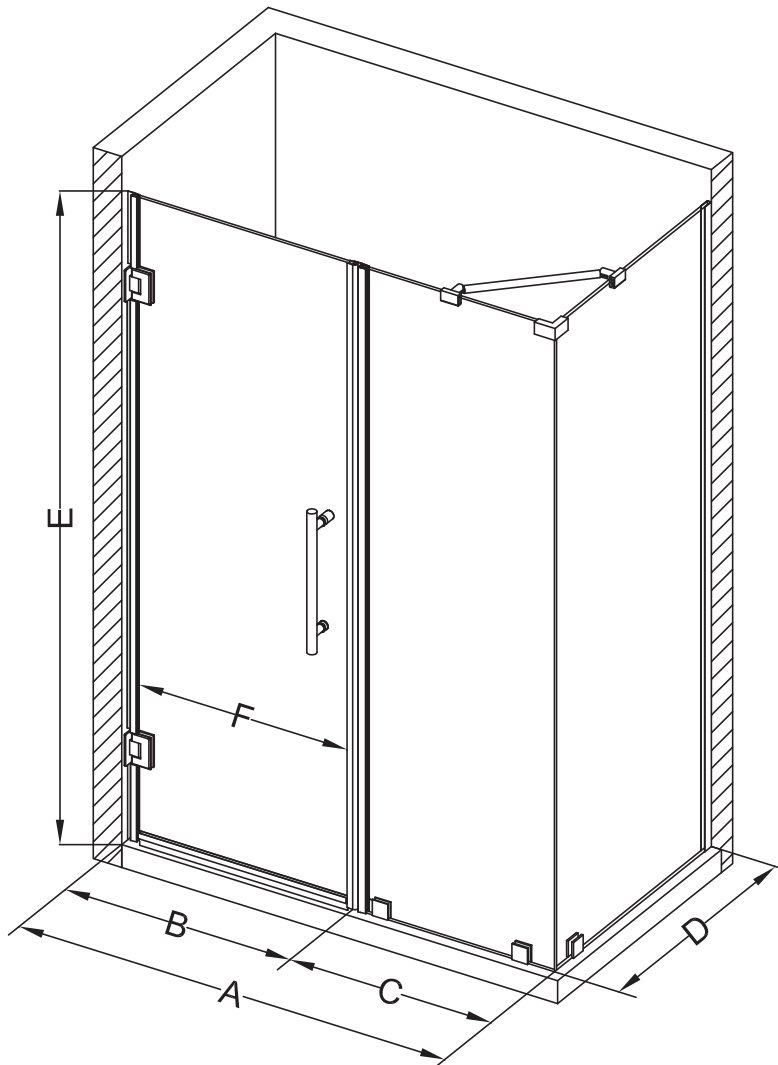

Aston Bromley SEN967-6630

MODEL	WALL OPENING (A)	DOOR PANEL (B)	FIXED PANEL (C)	RETURN PANEL (D)	HEIGHT (E)	DOOR WALK THROUGH (F)
SEN967-663030-10	65 1/4"-66 1/4"	29 5/8"	35 5/8"	30"-30 3/8"	72"	27 5/8"-28 5/8"
SEN967-663032-10	65 1/4"-66 1/4"	29 5/8"	35 5/8"	32"-32 3/8"	72"	27 5/8"-28 5/8"
SEN967-663034-10	65 1/4"-66 1/4"	29 5/8"	35 5/8"	34"-34 3/8"	72"	27 5/8"-28 5/8"
SEN967-663036-10	65 1/4"-66 1/4"	29 5/8"	35 5/8"	36"-36 3/8"	72"	27 5/8"-28 5/8"
SEN967-663038-10	65 1/4"-66 1/4"	29 5/8"	35 5/8"	38"-38 3/8"	72"	27 5/8"-28 5/8"