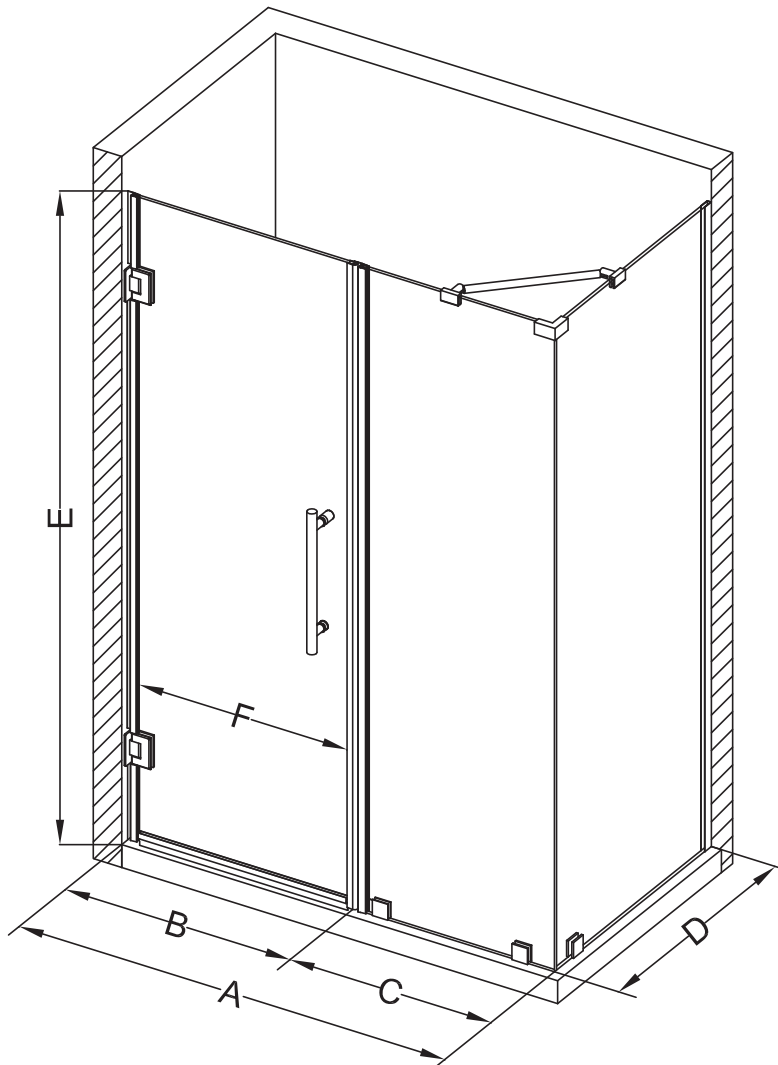

Aston Bromley SEN967-6527

MODEL	WALL OPENING (A)	DOOR PANEL (B)	FIXED PANEL (C)	RETURN PANEL (D)	HEIGHT (E)	DOOR WALK THROUGH (F)
SEN967-652730-10	64 1/4"-65 1/4"	26 5/8"	37 5/8"	30"-30 3/8"	72"	24 5/8"-25 5/8"
SEN967-652732-10	64 1/4"-65 1/4"	26 5/8"	37 5/8"	32"-32 3/8"	72"	24 5/8"-25 5/8"
SEN967-652734-10	64 1/4"-65 1/4"	26 5/8"	37 5/8"	34"-34 3/8"	72"	24 5/8"-25 5/8"
SEN967-652736-10	64 1/4"-65 1/4"	26 5/8"	37 5/8"	36"-36 3/8"	72"	24 5/8"-25 5/8"
SEN967-652738-10	64 1/4"-65 1/4"	26 5/8"	37 5/8"	38"-38 3/8"	72"	24 5/8"-25 5/8"