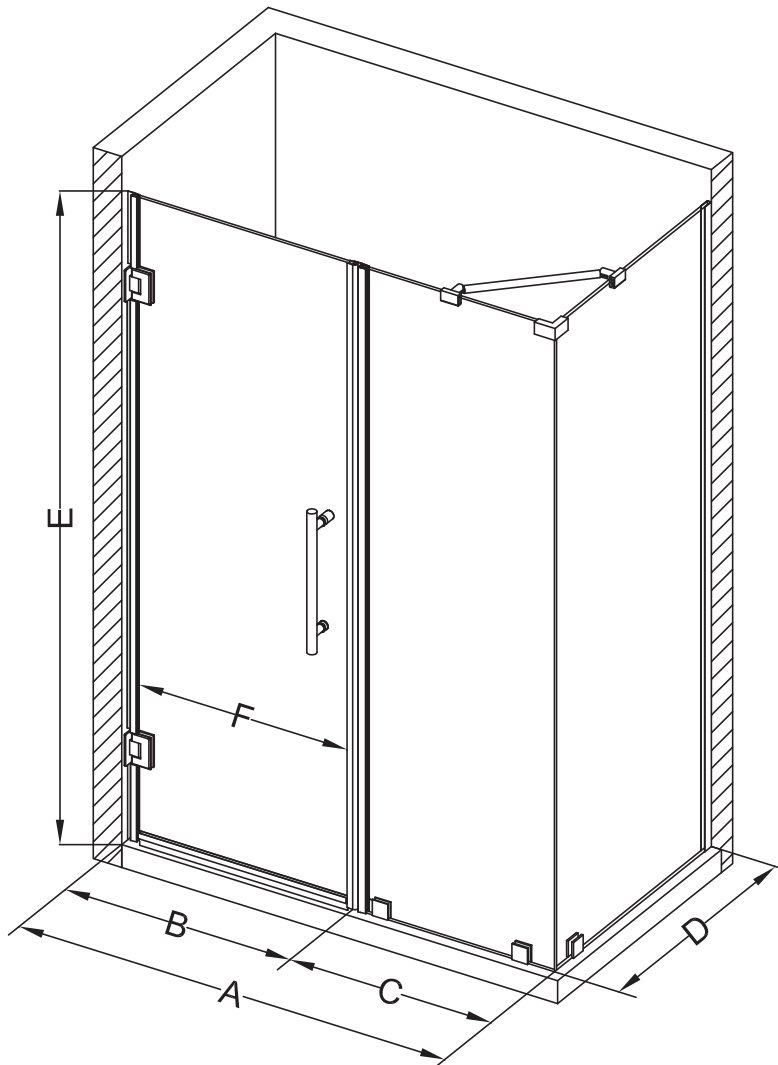

Aston Bromley SEN967-6430

MODEL	WALL OPENING (A)	DOOR PANEL (B)	FIXED PANEL (C)	RETURN PANEL (D)	HEIGHT (E)	DOOR WALK THROUGH (F)
SEN967-643030-10	63 1/4"-64 1/4"	29 5/8"	33 5/8"	30"-30 3/8"	72"	27 5/8"-28 5/8"
SEN967-643032-10	63 1/4"-64 1/4"	29 5/8"	33 5/8"	32"-32 3/8"	72"	27 5/8"-28 5/8"
SEN967-643034-10	63 1/4"-64 1/4"	29 5/8"	33 5/8"	34"-34 3/8"	72"	27 5/8"-28 5/8"
SEN967-643036-10	63 1/4"-64 1/4"	29 5/8"	33 5/8"	36"-36 3/8"	72"	27 5/8"-28 5/8"
SEN967-643038-10	63 1/4"-64 1/4"	29 5/8"	33 5/8"	38"-38 3/8"	72"	27 5/8"-28 5/8"