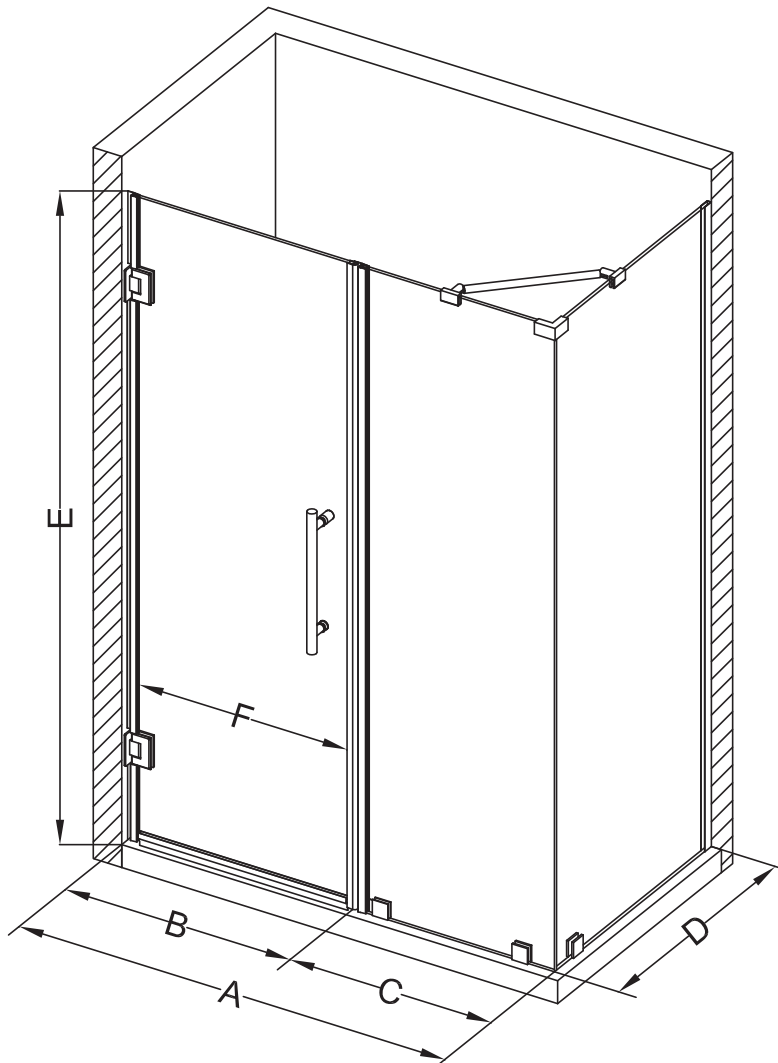

Aston Bromley SEN967-6426

MODEL	WALL OPENING (A)	DOOR PANEL (B)	FIXED PANEL (C)	RETURN PANEL (D)	HEIGHT (E)	DOOR WALK THROUGH (F)
SEN967-642630-10	63 1/4"-64 1/4"	25 5/8"	37 5/8"	30"-30 3/8"	72"	23 5/8"-24 5/8"
SEN967-642632-10	63 1/4"-64 1/4"	25 5/8"	37 5/8"	32"-32 3/8"	72"	23 5/8"-24 5/8"
SEN967-642634-10	63 1/4"-64 1/4"	25 5/8"	37 5/8"	34"-34 3/8"	72"	23 5/8"-24 5/8"
SEN967-642636-10	63 1/4"-64 1/4"	25 5/8"	37 5/8"	36"-36 3/8"	72"	23 5/8"-24 5/8"
SEN967-642638-10	63 1/4"-64 1/4"	25 5/8"	37 5/8"	38"-38 3/8"	72"	23 5/8"-24 5/8"