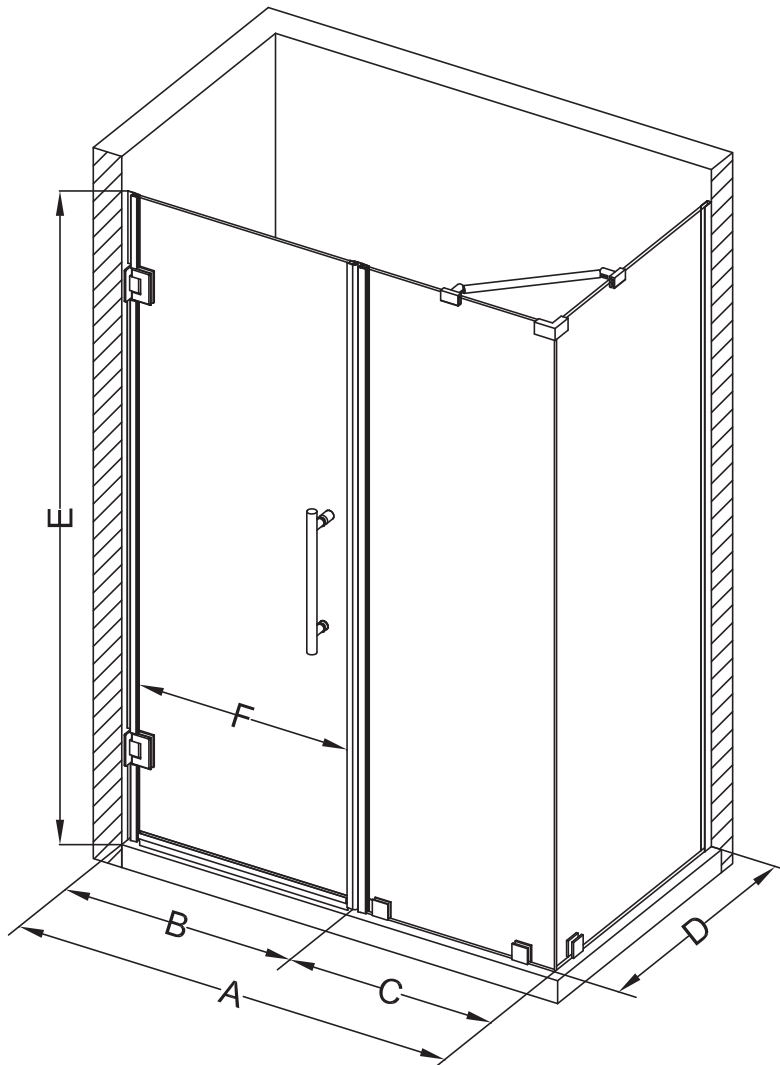

Aston Bromley SEN967-6331

MODEL	WALL OPENING (A)	DOOR PANEL (B)	FIXED PANEL (C)	RETURN PANEL (D)	HEIGHT (E)	DOOR WALK THROUGH (F)
SEN967-633130-10	62 1/4"-63 1/4"	30 5/8"	31 5/8"	30"-30 3/8"	72"	28 5/8"-29 5/8"
SEN967-633132-10	62 1/4"-63 1/4"	30 5/8"	31 5/8"	32"-32 3/8"	72"	28 5/8"-29 5/8"
SEN967-633134-10	62 1/4"-63 1/4"	30 5/8"	31 5/8"	34"-34 3/8"	72"	28 5/8"-29 5/8"
SEN967-633136-10	62 1/4"-63 1/4"	30 5/8"	31 5/8"	36"-36 3/8"	72"	28 5/8"-29 5/8"
SEN967-633138-10	62 1/4"-63 1/4"	30 5/8"	31 5/8"	38"-38 3/8"	72"	28 5/8"-29 5/8"