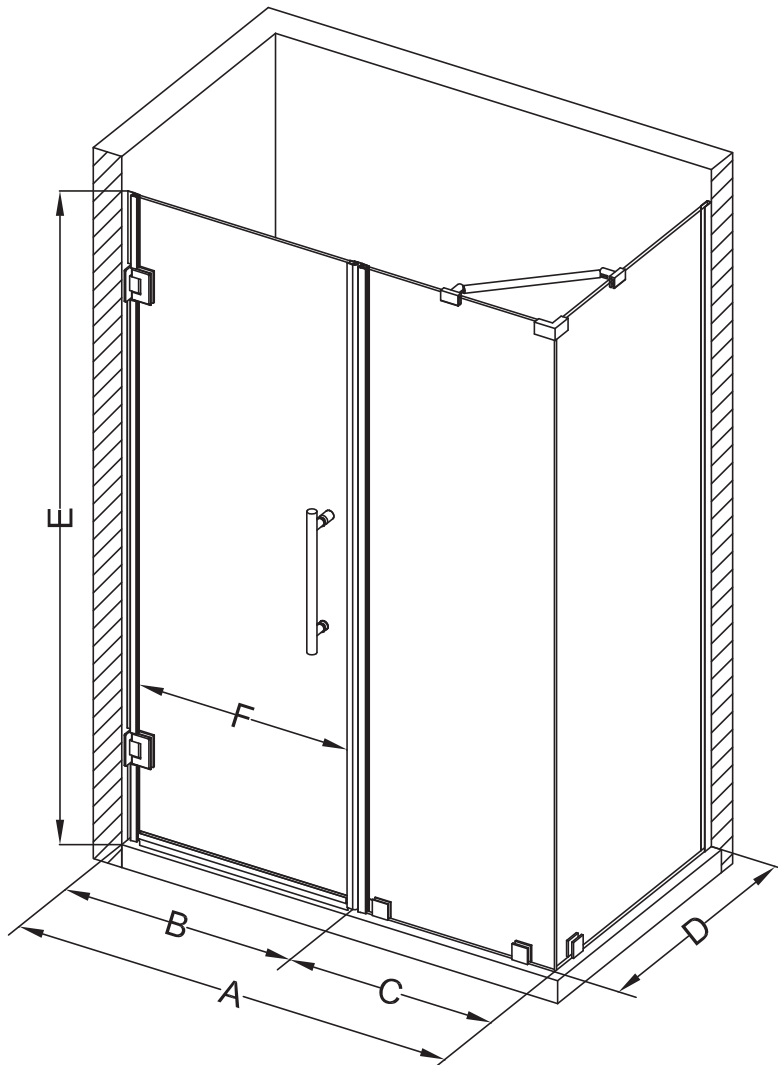

Aston Bromley SEN967-6329

MODEL	WALL OPENING (A)	DOOR PANEL (B)	FIXED PANEL (C)	RETURN PANEL (D)	HEIGHT (E)	DOOR WALK THROUGH (F)
SEN967-632930-10	62 1/4"-63 1/4"	28 5/8"	33 5/8"	30"-30 3/8"	72"	26 5/8"-27 5/8"
SEN967-632932-10	62 1/4"-63 1/4"	28 5/8"	33 5/8"	32"-32 3/8"	72"	26 5/8"-27 5/8"
SEN967-632934-10	62 1/4"-63 1/4"	28 5/8"	33 5/8"	34"-34 3/8"	72"	26 5/8"-27 5/8"
SEN967-632936-10	62 1/4"-63 1/4"	28 5/8"	33 5/8"	36"-36 3/8"	72"	26 5/8"-27 5/8"
SEN967-632938-10	62 1/4"-63 1/4"	28 5/8"	33 5/8"	38"-38 3/8"	72"	26 5/8"-27 5/8"