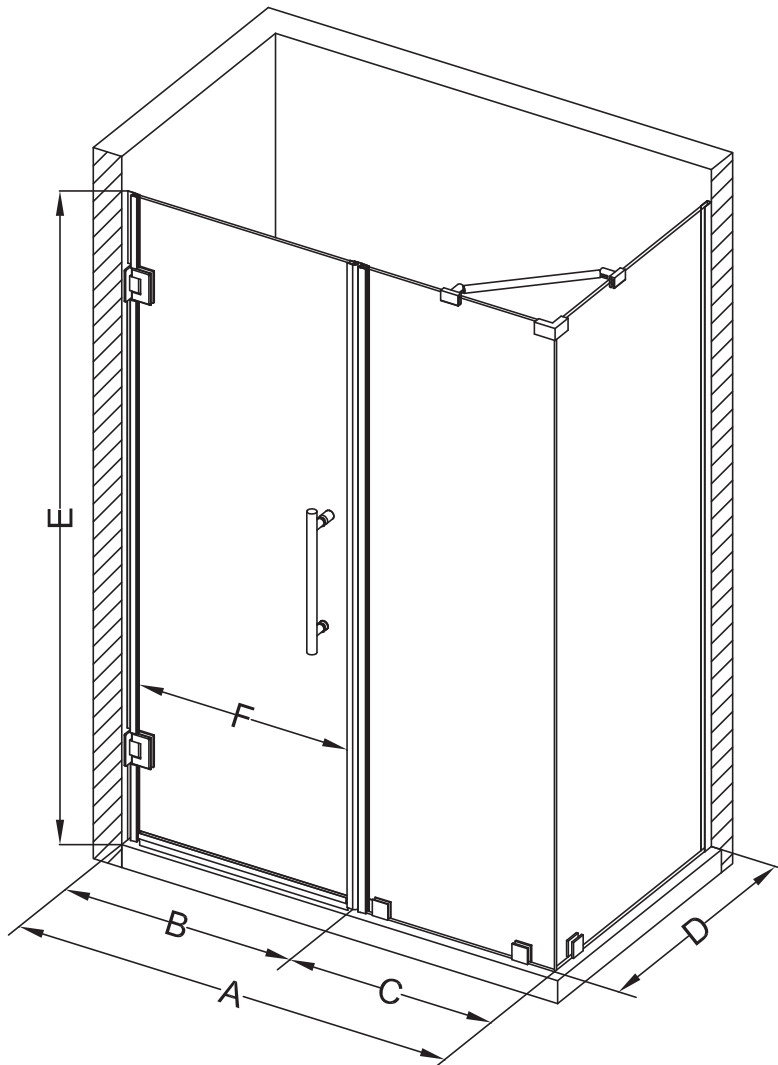

Aston Bromley SEN967-6228

MODEL	WALL OPENING (A)	DOOR PANEL (B)	FIXED PANEL (C)	RETURN PANEL (D)	HEIGHT (E)	DOOR WALK THROUGH (F)
SEN967-622830-10	61 1/4"-62 1/4"	27 5/8"	33 5/8"	30"-30 3/8"	72"	25 5/8"-26 5/8"
SEN967-622832-10	61 1/4"-62 1/4"	27 5/8"	33 5/8"	32"-32 3/8"	72"	25 5/8"-26 5/8"
SEN967-622834-10	61 1/4"-62 1/4"	27 5/8"	33 5/8"	34"-34 3/8"	72"	25 5/8"-26 5/8"
SEN967-622836-10	61 1/4"-62 1/4"	27 5/8"	33 5/8"	36"-36 3/8"	72"	25 5/8"-26 5/8"
SEN967-622838-10	61 1/4"-62 1/4"	27 5/8"	33 5/8"	38"-38 3/8"	72"	25 5/8"-26 5/8"