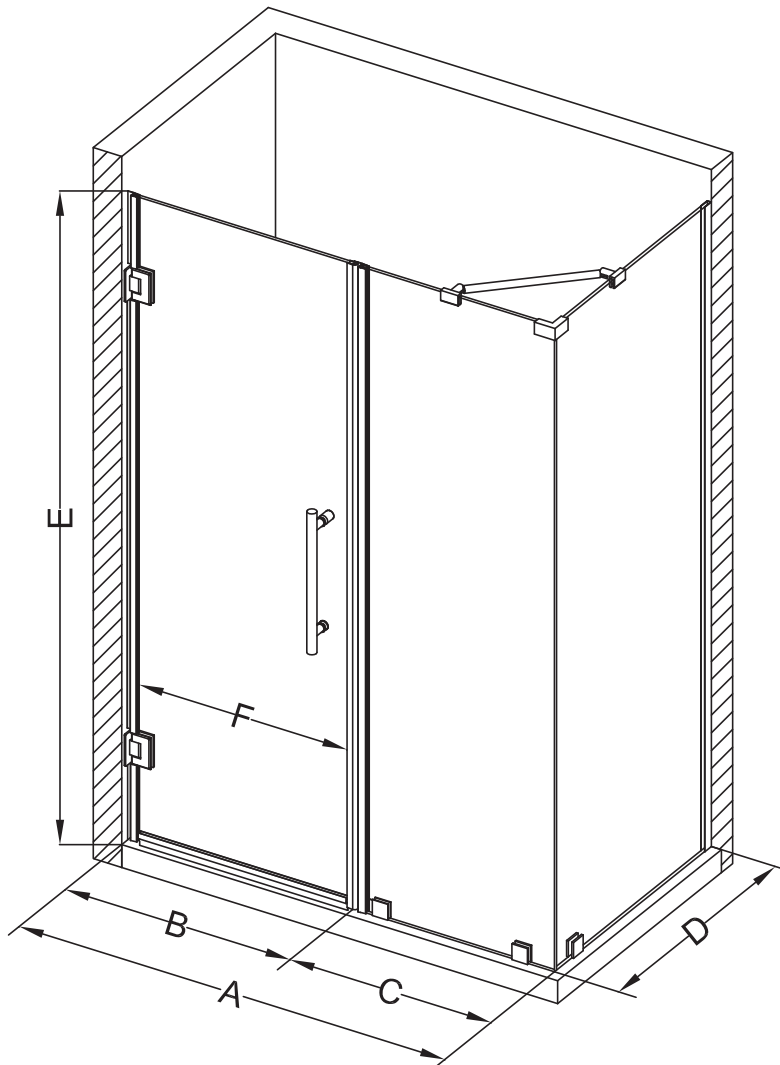

Aston Bromley SEN967-6127

MODEL	WALL OPENING (A)	DOOR PANEL (B)	FIXED PANEL (C)	RETURN PANEL (D)	HEIGHT (E)	DOOR WALK THROUGH (F)
SEN967-612730-10	60 1/4"-61 1/4"	26 5/8"	33 5/8"	30"-30 3/8"	72"	24 5/8"-25 5/8"
SEN967-612732-10	60 1/4"-61 1/4"	26 5/8"	33 5/8"	32"-32 3/8"	72"	24 5/8"-25 5/8"
SEN967-612734-10	60 1/4"-61 1/4"	26 5/8"	33 5/8"	34"-34 3/8"	72"	24 5/8"-25 5/8"
SEN967-612736-10	60 1/4"-61 1/4"	26 5/8"	33 5/8"	36"-36 3/8"	72"	24 5/8"-25 5/8"
SEN967-612738-10	60 1/4"-61 1/4"	26 5/8"	33 5/8"	38"-38 3/8"	72"	24 5/8"-25 5/8"