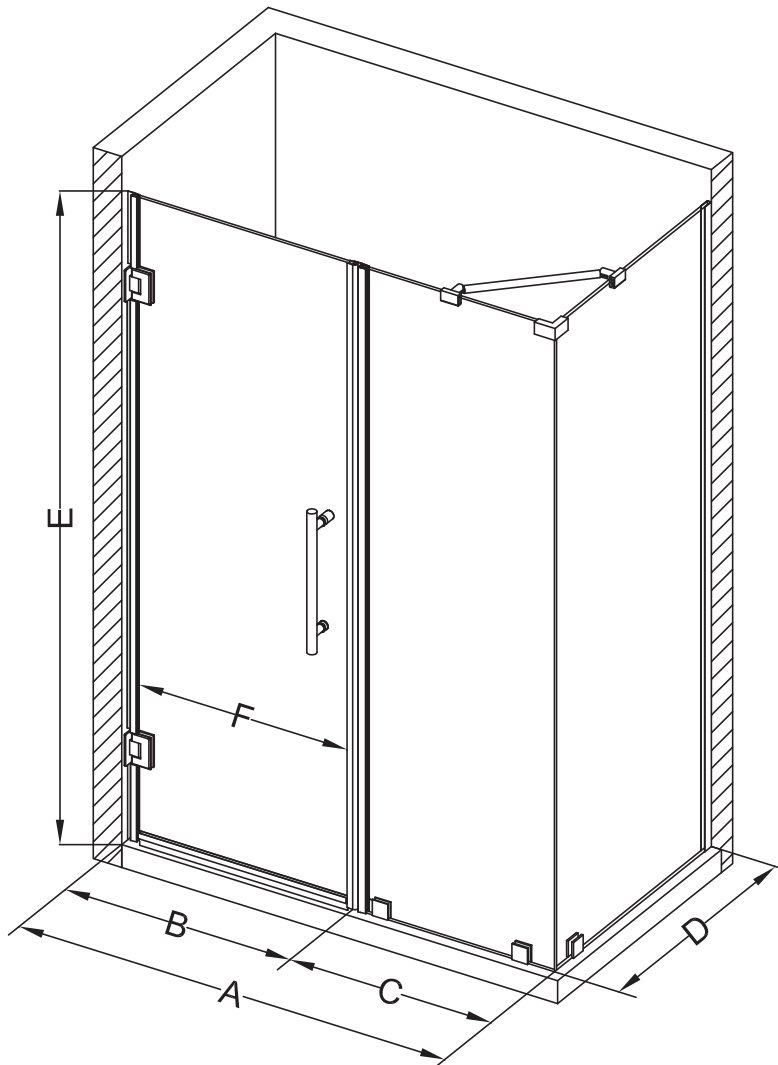

Aston Bromley SEN967-5828

MODEL	WALL OPENING (A)	DOOR PANEL (B)	FIXED PANEL (C)	RETURN PANEL (D)	HEIGHT (E)	DOOR WALK THROUGH (F)
SEN967-582830-10	57 1/4"-58 1/4"	27 5/8"	29 5/8"	30"-30 3/8"	72"	25 5/8"-26 5/8"
SEN967-582832-10	57 1/4"-58 1/4"	27 5/8"	29 5/8"	32"-32 3/8"	72"	25 5/8"-26 5/8"
SEN967-582834-10	57 1/4"-58 1/4"	27 5/8"	29 5/8"	34"-34 3/8"	72"	25 5/8"-26 5/8"
SEN967-582836-10	57 1/4"-58 1/4"	27 5/8"	29 5/8"	36"-36 3/8"	72"	25 5/8"-26 5/8"
SEN967-582838-10	57 1/4"-58 1/4"	27 5/8"	29 5/8"	38"-38 3/8"	72"	25 5/8"-26 5/8"