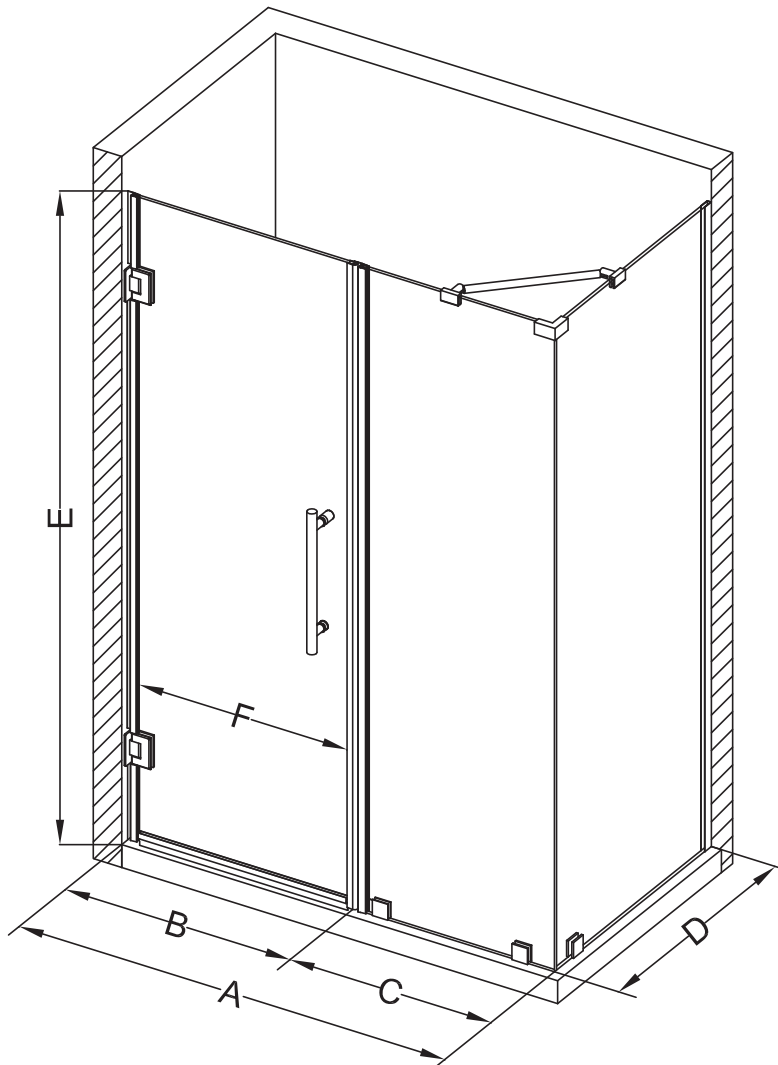

# Aston Bromley SEN967-5735

MODEL	WALL OPENING (A)	DOOR PANEL (B)	FIXED PANEL (C)	RETURN PANEL (D)	HEIGHT (E)	DOOR WALK THROUGH (F)
SEN967-573530-10	56 1/4"-57 1/4"	34 5/8"	21 5/8"	30"-30 3/8"	72"	32 5/8"-33 5/8"
SEN967-573532-10	56 1/4"-57 1/4"	34 5/8"	21 5/8"	32"-32 3/8"	72"	32 5/8"-33 5/8"
SEN967-573534-10	56 1/4"-57 1/4"	34 5/8"	21 5/8"	34"-34 3/8"	72"	32 5/8"-33 5/8"
SEN967-573536-10	56 1/4"-57 1/4"	34 5/8"	21 5/8"	36"-36 3/8"	72"	32 5/8"-33 5/8"
SEN967-573538-10	56 1/4"-57 1/4"	34 5/8"	21 5/8"	38"-38 3/8"	72"	32 5/8"-33 5/8"