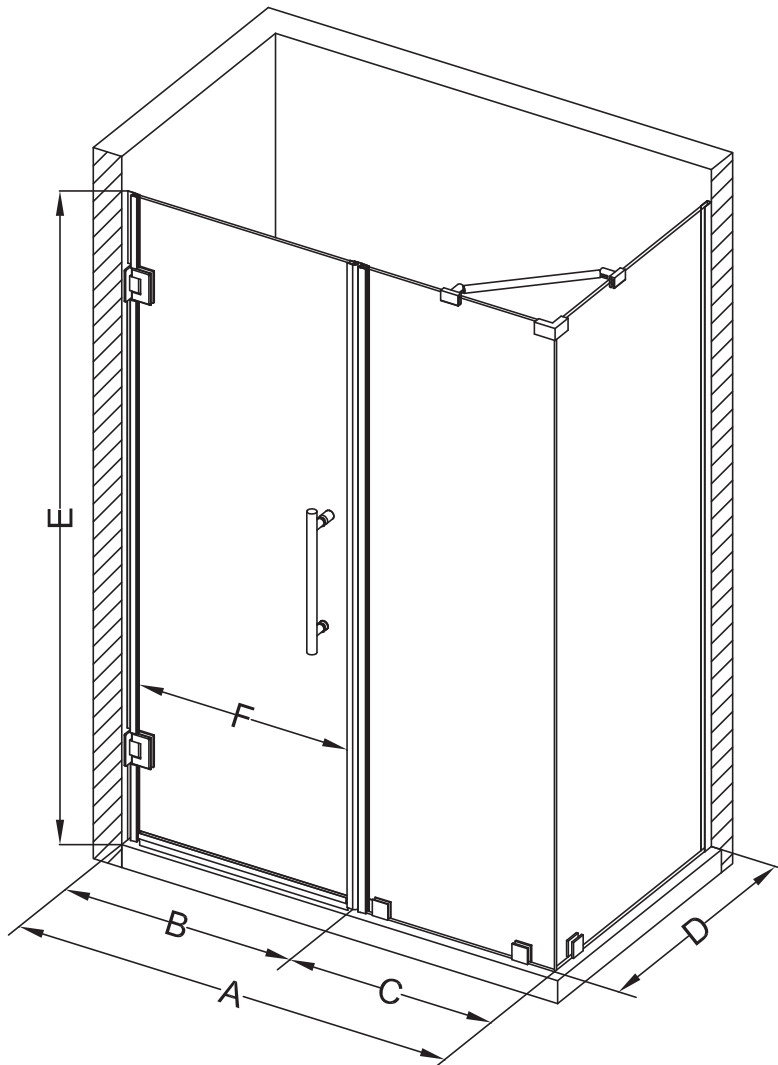

Aston Bromley SEN967-5725

MODEL	WALL OPENING (A)	DOOR PANEL (B)	FIXED PANEL (C)	RETURN PANEL (D)	HEIGHT (E)	DOOR WALK THROUGH (F)
SEN967-572530-10	56 1/4"-57 1/4"	24 5/8"	31 5/8"	30"-30 3/8"	72"	22 5/8"-23 5/8"
SEN967-572532-10	56 1/4"-57 1/4"	24 5/8"	31 5/8"	32"-32 3/8"	72"	22 5/8"-23 5/8"
SEN967-572534-10	56 1/4"-57 1/4"	24 5/8"	31 5/8"	34"-34 3/8"	72"	22 5/8"-23 5/8"
SEN967-572536-10	56 1/4"-57 1/4"	24 5/8"	31 5/8"	36"-36 3/8"	72"	22 5/8"-23 5/8"
SEN967-572538-10	56 1/4"-57 1/4"	24 5/8"	31 5/8"	38"-38 3/8"	72"	22 5/8"-23 5/8"