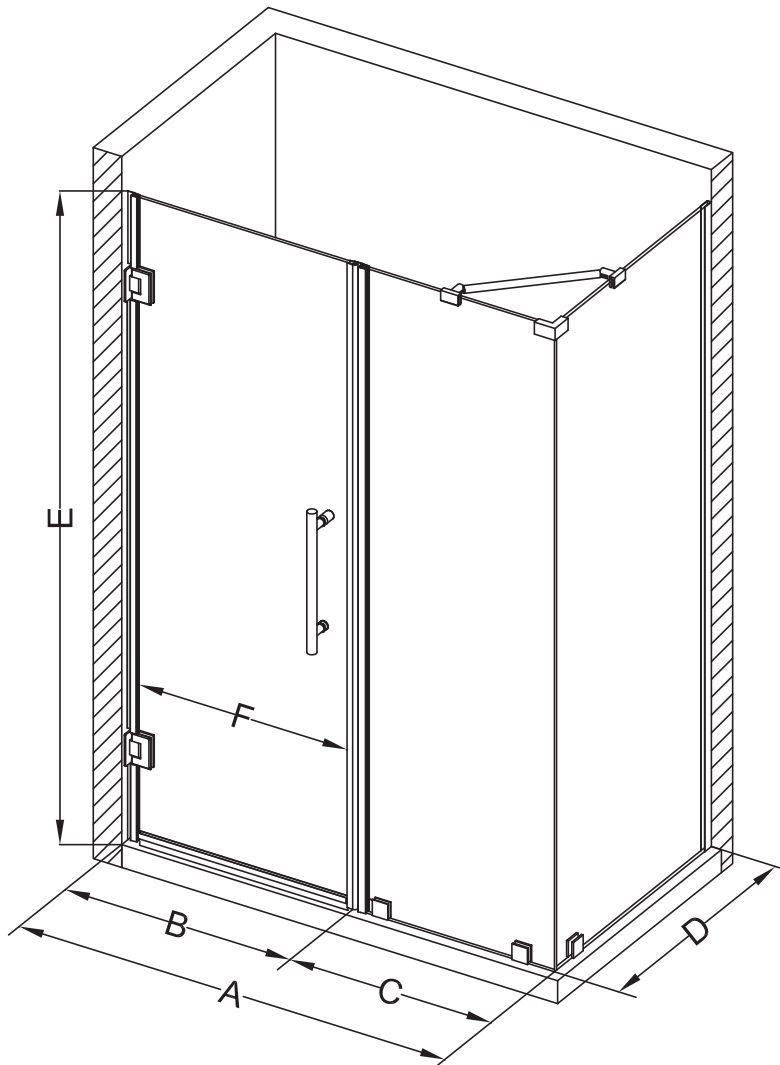

Aston Bromley SEN967-5634

MODEL	WALL OPENING (A)	DOOR PANEL (B)	FIXED PANEL (C)	RETURN PANEL (D)	HEIGHT (E)	DOOR WALK THROUGH (F)
SEN967-563430-10	55 1/4" - 56 1/4"	33 5/8"	21 5/8"	30" - 30 3/8"	72"	31 5/8" - 32 5/8"
SEN967-563432-10	55 1/4" - 56 1/4"	33 5/8"	21 5/8"	32" - 32 3/8"	72"	31 5/8" - 32 5/8"
SEN967-563434-10	55 1/4" - 56 1/4"	33 5/8"	21 5/8"	34" - 34 3/8"	72"	31 5/8" - 32 5/8"
SEN967-563436-10	55 1/4" - 56 1/4"	33 5/8"	21 5/8"	36" - 36 3/8"	72"	31 5/8" - 32 5/8"
SEN967-563438-10	55 1/4" - 56 1/4"	33 5/8"	21 5/8"	38" - 38 3/8"	72"	31 5/8" - 32 5/8"