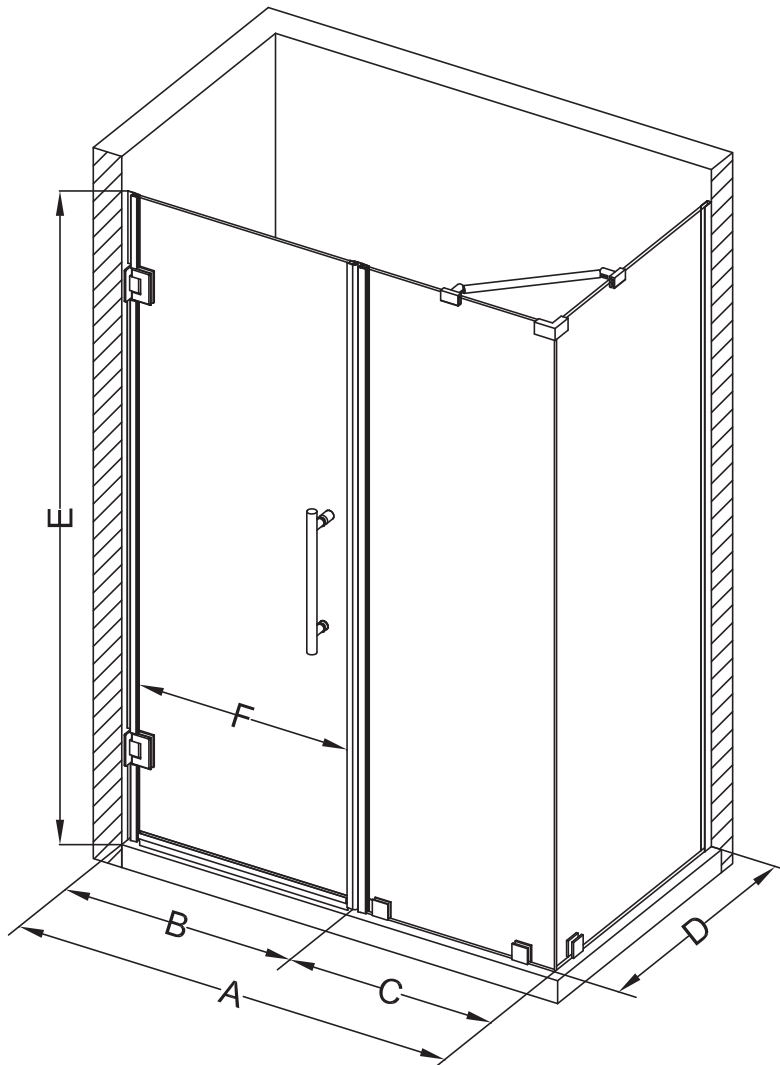

Aston Bromley SEN967-5624

MODEL	WALL OPENING (A)	DOOR PANEL (B)	FIXED PANEL (C)	RETURN PANEL (D)	HEIGHT (E)	DOOR WALK THROUGH (F)
SEN967-562430-10	55 1/4" - 56 1/4"	23 5/8"	31 5/8"	30" - 30 3/8"	72"	21 5/8" - 22 5/8"
SEN967-562432-10	55 1/4" - 56 1/4"	23 5/8"	31 5/8"	32" - 32 3/8"	72"	21 5/8" - 22 5/8"
SEN967-562434-10	55 1/4" - 56 1/4"	23 5/8"	31 5/8"	34" - 34 3/8"	72"	21 5/8" - 22 5/8"
SEN967-562436-10	55 1/4" - 56 1/4"	23 5/8"	31 5/8"	36" - 36 3/8"	72"	21 5/8" - 22 5/8"
SEN967-562438-10	55 1/4" - 56 1/4"	23 5/8"	31 5/8"	38" - 38 3/8"	72"	21 5/8" - 22 5/8"