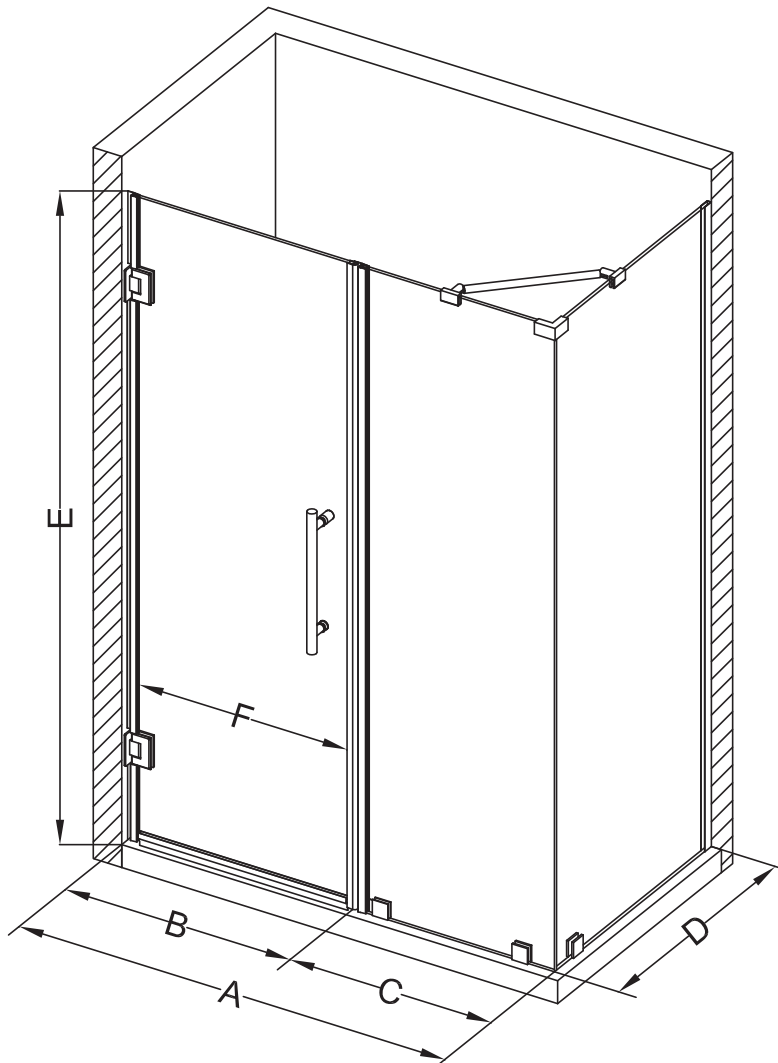

Aston Bromley SEN967-5424

MODEL	WALL OPENING (A)	DOOR PANEL (B)	FIXED PANEL (C)	RETURN PANEL (D)	HEIGHT (E)	DOOR WALK THROUGH (F)
SEN967-542430-10	53 1/4" - 54 1/4"	23 5/8"	29 5/8"	30" - 30 3/8"	72"	21 5/8" - 22 5/8"
SEN967-542432-10	53 1/4" - 54 1/4"	23 5/8"	29 5/8"	32" - 32 3/8"	72"	21 5/8" - 22 5/8"
SEN967-542434-10	53 1/4" - 54 1/4"	23 5/8"	29 5/8"	34" - 34 3/8"	72"	21 5/8" - 22 5/8"
SEN967-542436-10	53 1/4" - 54 1/4"	23 5/8"	29 5/8"	36" - 36 3/8"	72"	21 5/8" - 22 5/8"
SEN967-542438-10	53 1/4" - 54 1/4"	23 5/8"	29 5/8"	38" - 38 3/8"	72"	21 5/8" - 22 5/8"