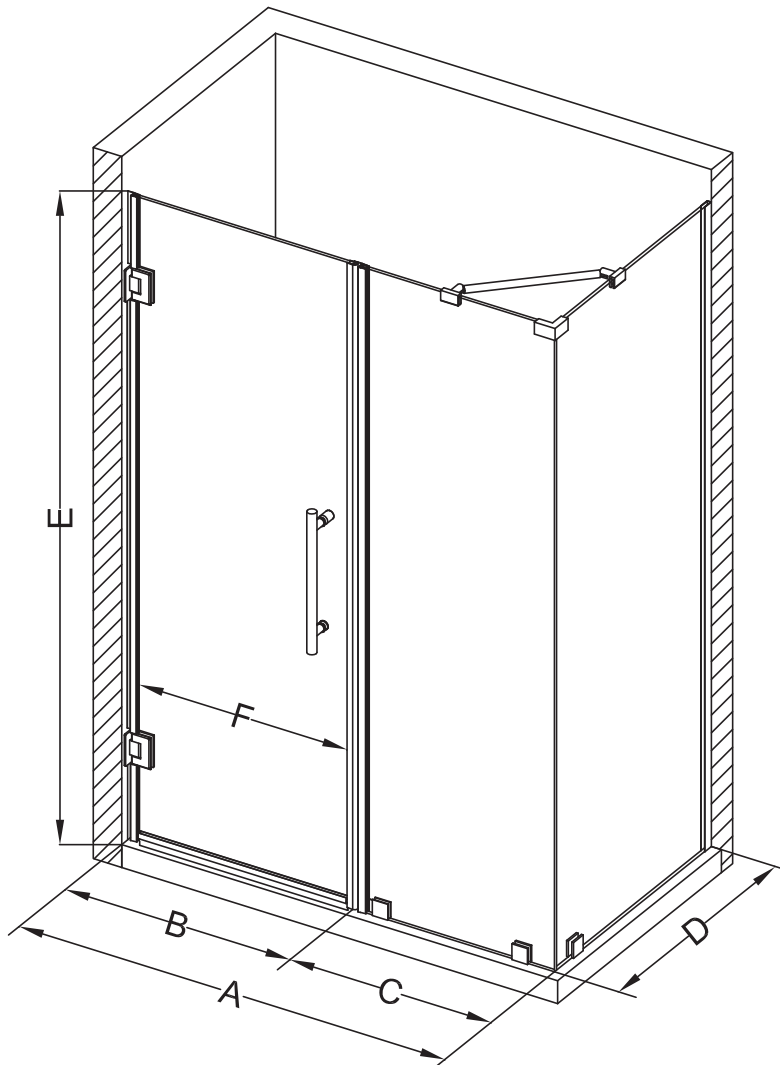

Aston Bromley SEN967-5331

MODEL	WALL OPENING (A)	DOOR PANEL (B)	FIXED PANEL (C)	RETURN PANEL (D)	HEIGHT (E)	DOOR WALK THROUGH (F)
SEN967-533130-10	52 1/4" - 53 1/4"	30 5/8"	21 5/8"	30" - 30 3/8"	72"	28 5/8" - 29 5/8"
SEN967-533132-10	52 1/4" - 53 1/4"	30 5/8"	21 5/8"	32" - 32 3/8"	72"	28 5/8" - 29 5/8"
SEN967-533134-10	52 1/4" - 53 1/4"	30 5/8"	21 5/8"	34" - 34 3/8"	72"	28 5/8" - 29 5/8"
SEN967-533136-10	52 1/4" - 53 1/4"	30 5/8"	21 5/8"	36" - 36 3/8"	72"	28 5/8" - 29 5/8"
SEN967-533138-10	52 1/4" - 53 1/4"	30 5/8"	21 5/8"	38" - 38 3/8"	72"	28 5/8" - 29 5/8"