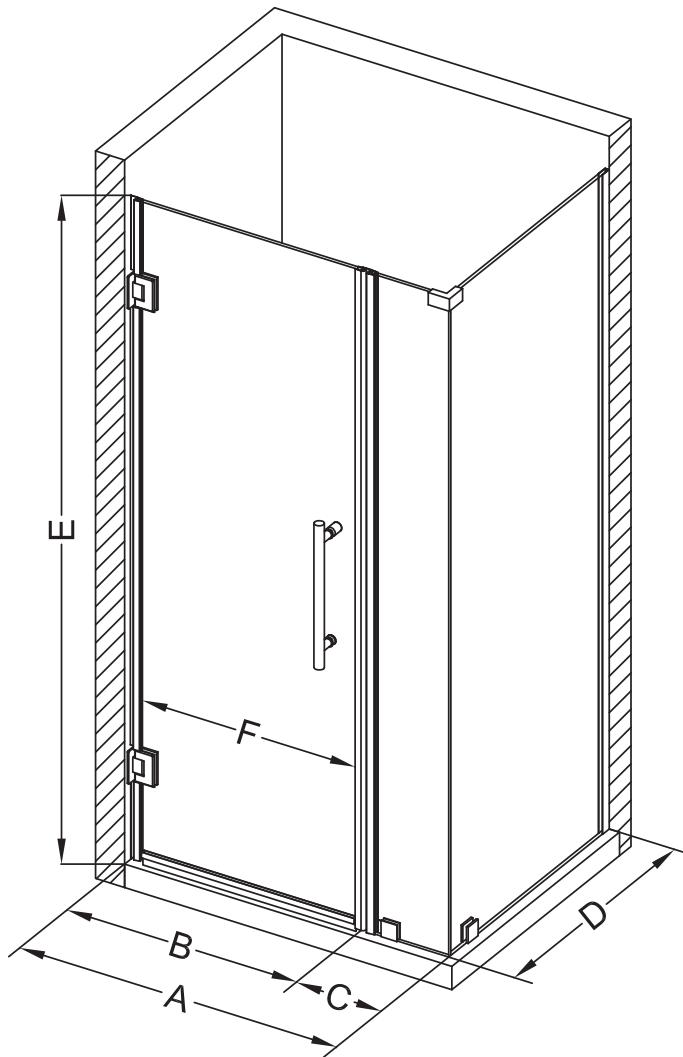

# Aston Bromley SEN967-4632

MODEL	WALL OPENING (A)	DOOR PANEL (B)	FIXED PANEL (C)	RETURN PANEL (D)	HEIGHT (E)	DOOR WALK THROUGH (F)
SEN967-463230-10	45 1/4"-46 1/4"	31 5/8"	13 5/8"	30"-30 3/8"	72"	29 5/8"-30 5/8"
SEN967-463232-10	45 1/4"-46 1/4"	31 5/8"	13 5/8"	32"-32 3/8"	72"	29 5/8"-30 5/8"
SEN967-463234-10	45 1/4"-46 1/4"	31 5/8"	13 5/8"	34"-34 3/8"	72"	29 5/8"-30 5/8"
SEN967-463236-10	45 1/4"-46 1/4"	31 5/8"	13 5/8"	36"-36 3/8"	72"	29 5/8"-30 5/8"
SEN967-463238-10	45 1/4"-46 1/4"	31 5/8"	13 5/8"	38"-38 3/8"	72"	29 5/8"-30 5/8"