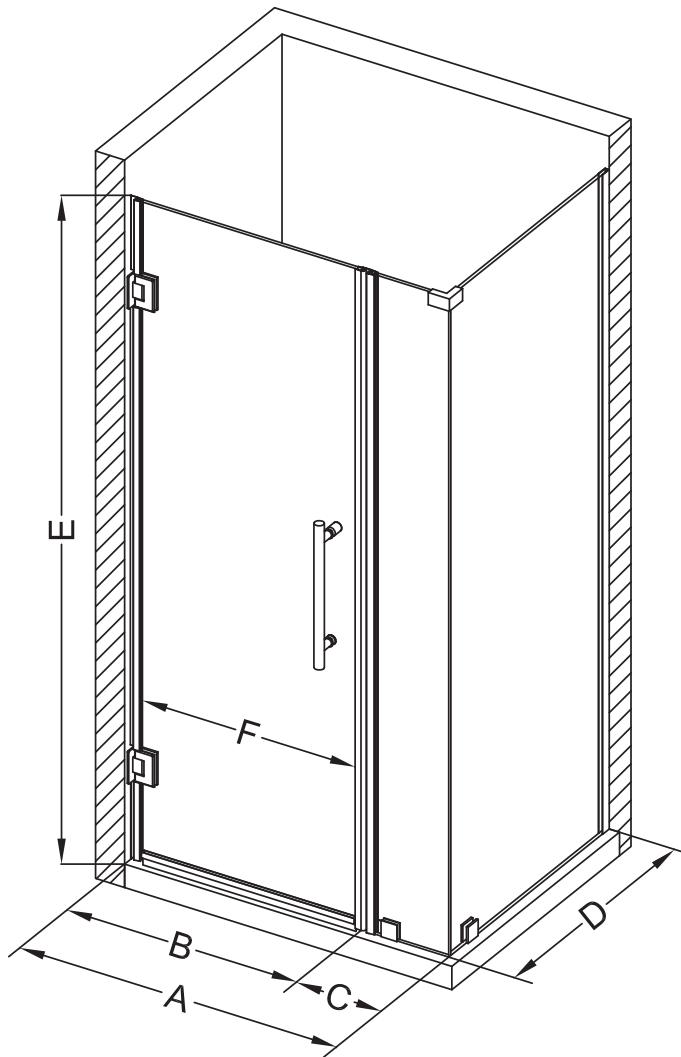

Aston Bromley SEN967-4438

MODEL	WALL OPENING (A)	DOOR PANEL (B)	FIXED PANEL (C)	RETURN PANEL (D)	HEIGHT (E)	DOOR WALK THROUGH (F)
SEN967-443830-10	43 1/4"-44 1/4"	37 5/8"	5 5/8"	30"-30 3/8"	72"	35 5/8"-36 5/8"
SEN967-443832-10	43 1/4"-44 1/4"	37 5/8"	5 5/8"	32"-32 3/8"	72"	35 5/8"-36 5/8"
SEN967-443834-10	43 1/4"-44 1/4"	37 5/8"	5 5/8"	34"-34 3/8"	72"	35 5/8"-36 5/8"
SEN967-443836-10	43 1/4"-44 1/4"	37 5/8"	5 5/8"	36"-36 3/8"	72"	35 5/8"-36 5/8"
SEN967-443838-10	43 1/4"-44 1/4"	37 5/8"	5 5/8"	38"-38 3/8"	72"	35 5/8"-36 5/8"