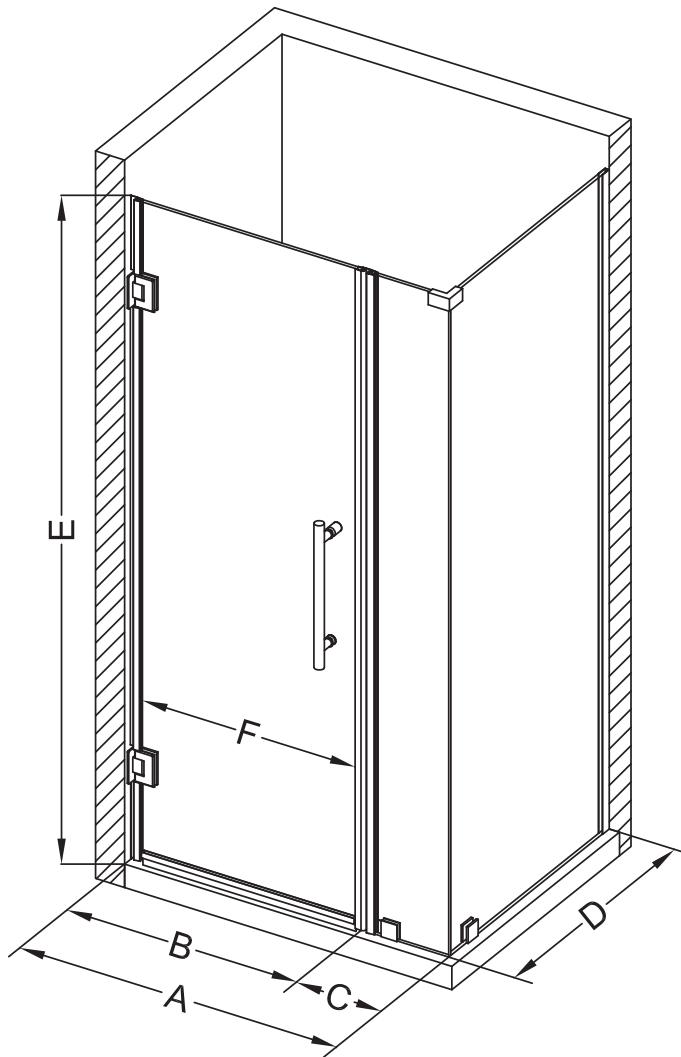

Aston Bromley SEN967-4430

MODEL	WALL OPENING (A)	DOOR PANEL (B)	FIXED PANEL (C)	RETURN PANEL (D)	HEIGHT (E)	DOOR WALK THROUGH (F)
SEN967-443030-10	43 1/4"-44 1/4"	29 5/8"	13 5/8"	30"-30 3/8"	72"	27 5/8"-28 5/8"
SEN967-443032-10	43 1/4"-44 1/4"	29 5/8"	13 5/8"	32"-32 3/8"	72"	27 5/8"-28 5/8"
SEN967-443034-10	43 1/4"-44 1/4"	29 5/8"	13 5/8"	34"-34 3/8"	72"	27 5/8"-28 5/8"
SEN967-443036-10	43 1/4"-44 1/4"	29 5/8"	13 5/8"	36"-36 3/8"	72"	27 5/8"-28 5/8"
SEN967-443038-10	43 1/4"-44 1/4"	29 5/8"	13 5/8"	38"-38 3/8"	72"	27 5/8"-28 5/8"