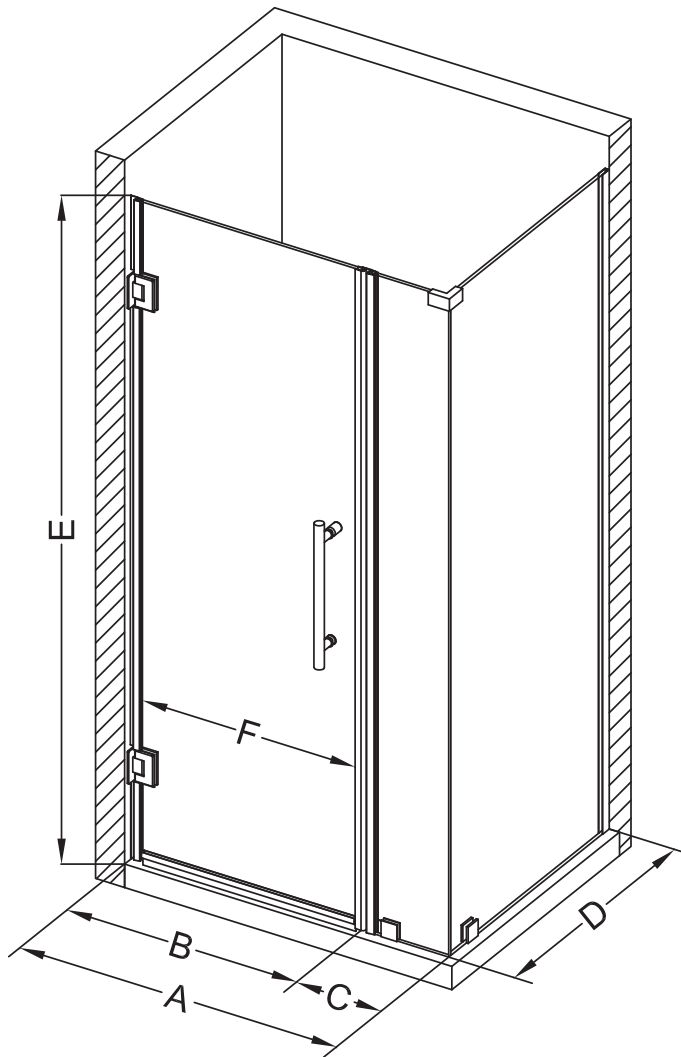

Aston Bromley SEN967-4135

MODEL	WALL OPENING (A)	DOOR PANEL (B)	FIXED PANEL (C)	RETURN PANEL (D)	HEIGHT (E)	DOOR WALK THROUGH (F)
SEN967-413530-10	40 1/4"-41 1/4"	34 5/8"	5 5/8"	30"-30 3/8"	72"	32 5/8"-33 5/8"
SEN967-413532-10	40 1/4"-41 1/4"	34 5/8"	5 5/8"	32"-32 3/8"	72"	32 5/8"-33 5/8"
SEN967-413534-10	40 1/4"-41 1/4"	34 5/8"	5 5/8"	34"-34 3/8"	72"	32 5/8"-33 5/8"
SEN967-413536-10	40 1/4"-41 1/4"	34 5/8"	5 5/8"	36"-36 3/8"	72"	32 5/8"-33 5/8"
SEN967-413538-10	40 1/4"-41 1/4"	34 5/8"	5 5/8"	38"-38 3/8"	72"	32 5/8"-33 5/8"