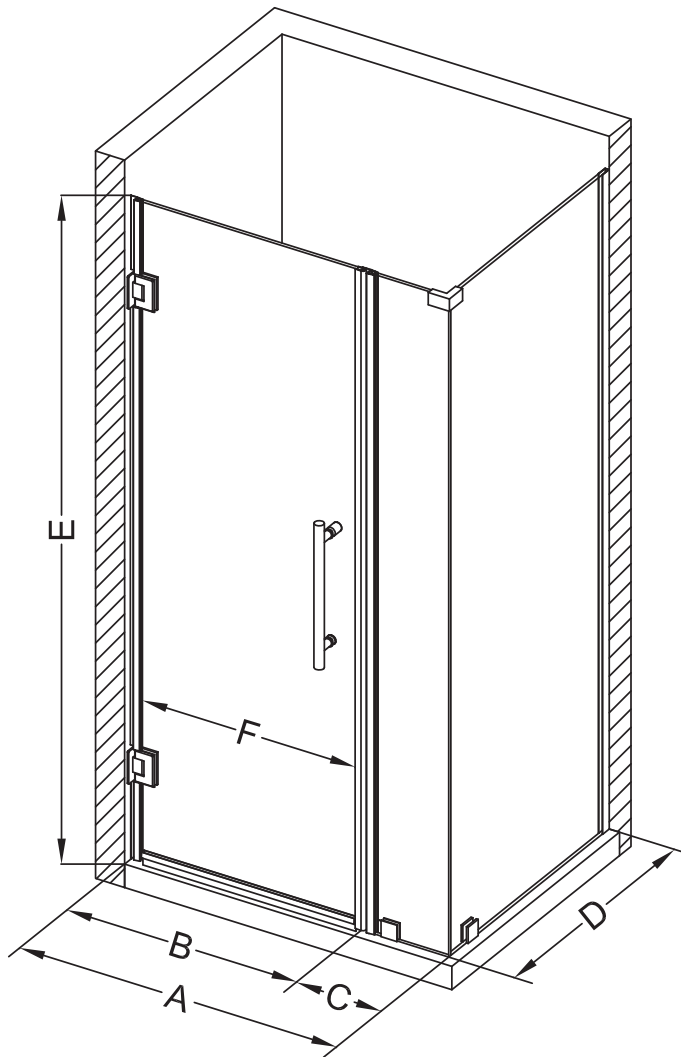

Aston Bromley SEN967-4026

MODEL	WALL OPENING (A)	DOOR PANEL (B)	FIXED PANEL (C)	RETURN PANEL (D)	HEIGHT (E)	DOOR WALK THROUGH (F)
SEN967-402630-10	39 1/4"-40 1/4"	25 5/8"	13 5/8"	30"-30 3/8"	72"	23 5/8"-24 5/8"
SEN967-402632-10	39 1/4"-40 1/4"	25 5/8"	13 5/8"	32"-32 3/8"	72"	23 5/8"-24 5/8"
SEN967-402634-10	39 1/4"-40 1/4"	25 5/8"	13 5/8"	34"-34 3/8"	72"	23 5/8"-24 5/8"
SEN967-402636-10	39 1/4"-40 1/4"	25 5/8"	13 5/8"	36"-36 3/8"	72"	23 5/8"-24 5/8"
SEN967-402638-10	39 1/4"-40 1/4"	25 5/8"	13 5/8"	38"-38 3/8"	72"	23 5/8"-24 5/8"