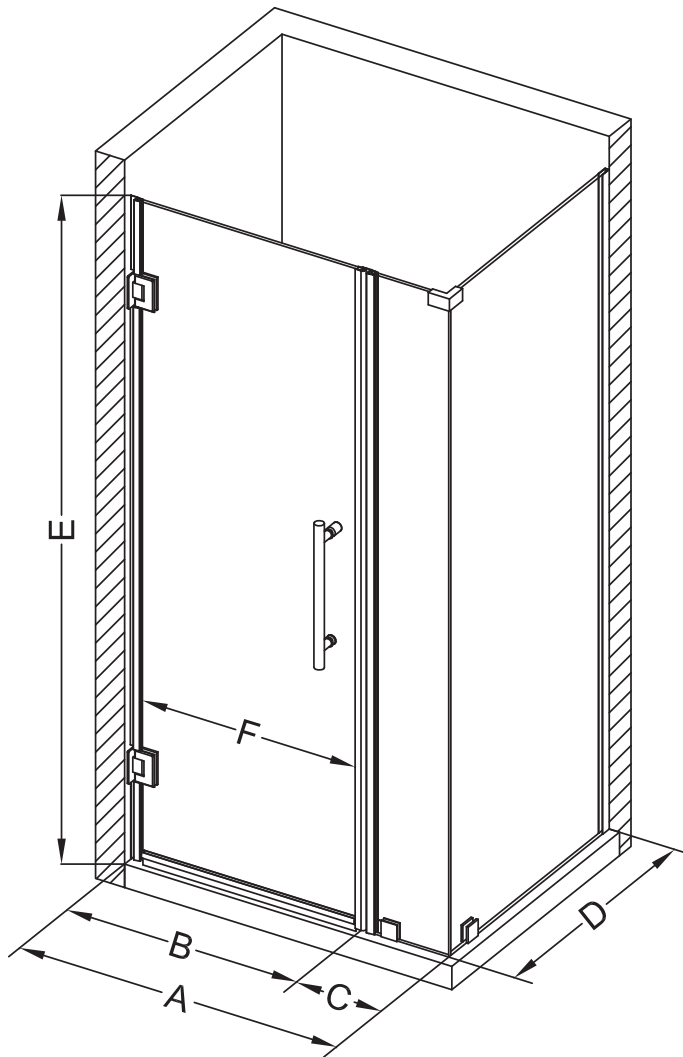

Aston Bromley SEN967-3925

MODEL	WALL OPENING (A)	DOOR PANEL (B)	FIXED PANEL (C)	RETURN PANEL (D)	HEIGHT (E)	DOOR WALK THROUGH (F)
SEN967-392530-10	38 1/4"-39 1/4"	24 5/8"	13 5/8"	30"-30 3/8"	72"	22 5/8"-23 5/8"
SEN967-392532-10	38 1/4"-39 1/4"	24 5/8"	13 5/8"	32"-32 3/8"	72"	22 5/8"-23 5/8"
SEN967-392534-10	38 1/4"-39 1/4"	24 5/8"	13 5/8"	34"-34 3/8"	72"	22 5/8"-23 5/8"
SEN967-392536-10	38 1/4"-39 1/4"	24 5/8"	13 5/8"	36"-36 3/8"	72"	22 5/8"-23 5/8"
SEN967-392538-10	38 1/4"-39 1/4"	24 5/8"	13 5/8"	38"-38 3/8"	72"	22 5/8"-23 5/8"