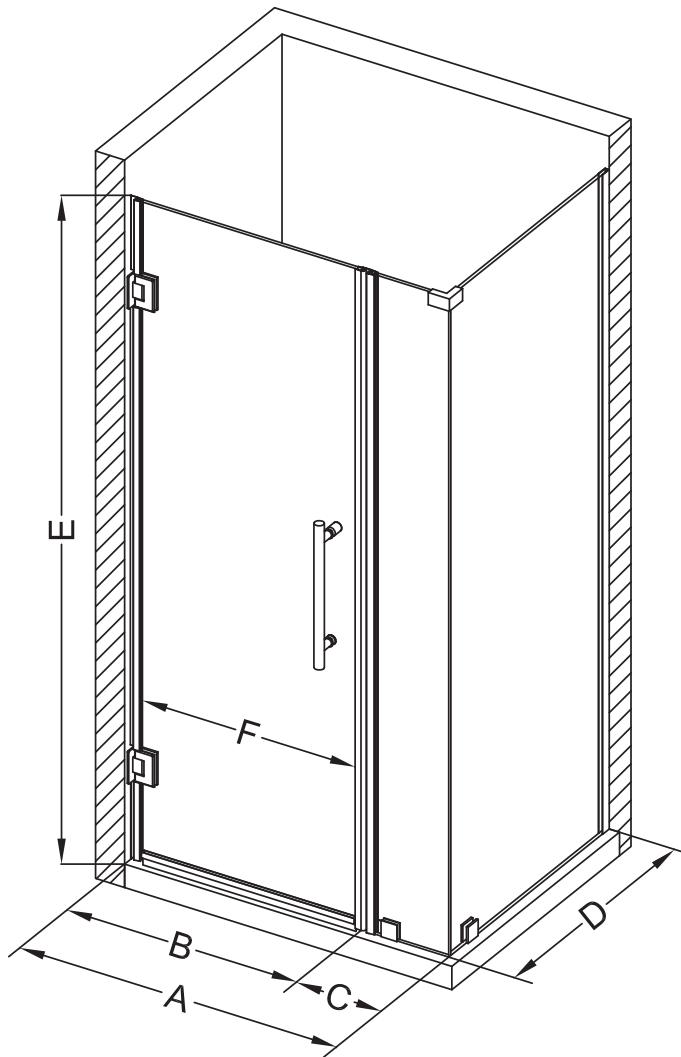

Aston Bromley SEN967-3832

MODEL	WALL OPENING (A)	DOOR PANEL (B)	FIXED PANEL (C)	RETURN PANEL (D)	HEIGHT (E)	DOOR WALK THROUGH (F)
SEN967-383230-10	37 1/4"-38 1/4"	31 5/8"	5 5/8"	30"-30 3/8"	72"	29 5/8"-30 5/8"
SEN967-383232-10	37 1/4"-38 1/4"	31 5/8"	5 5/8"	32"-32 3/8"	72"	29 5/8"-30 5/8"
SEN967-383234-10	37 1/4"-38 1/4"	31 5/8"	5 5/8"	34"-34 3/8"	72"	29 5/8"-30 5/8"
SEN967-383236-10	37 1/4"-38 1/4"	31 5/8"	5 5/8"	36"-36 3/8"	72"	29 5/8"-30 5/8"
SEN967-383238-10	37 1/4"-38 1/4"	31 5/8"	5 5/8"	38"-38 3/8"	72"	29 5/8"-30 5/8"