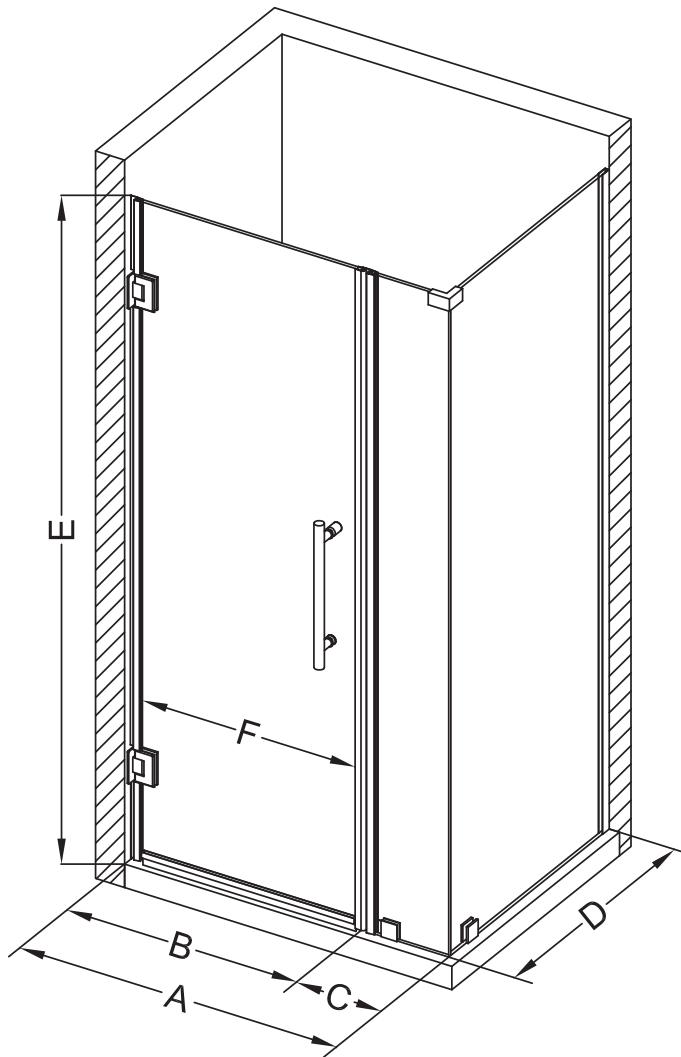

Aston Bromley SEN967-3731

MODEL	WALL OPENING (A)	DOOR PANEL (B)	FIXED PANEL (C)	RETURN PANEL (D)	HEIGHT (E)	DOOR WALK THROUGH (F)
SEN967-373130-10	36 1/4"-37 1/4"	30 5/8"	5 5/8"	30"-30 3/8"	72"	28 5/8"-29 5/8"
SEN967-373132-10	36 1/4"-37 1/4"	30 5/8"	5 5/8"	32"-32 3/8"	72"	28 5/8"-29 5/8"
SEN967-373134-10	36 1/4"-37 1/4"	30 5/8"	5 5/8"	34"-34 3/8"	72"	28 5/8"-29 5/8"
SEN967-373136-10	36 1/4"-37 1/4"	30 5/8"	5 5/8"	36"-36 3/8"	72"	28 5/8"-29 5/8"
SEN967-373138-10	36 1/4"-37 1/4"	30 5/8"	5 5/8"	38"-38 3/8"	72"	28 5/8"-29 5/8"