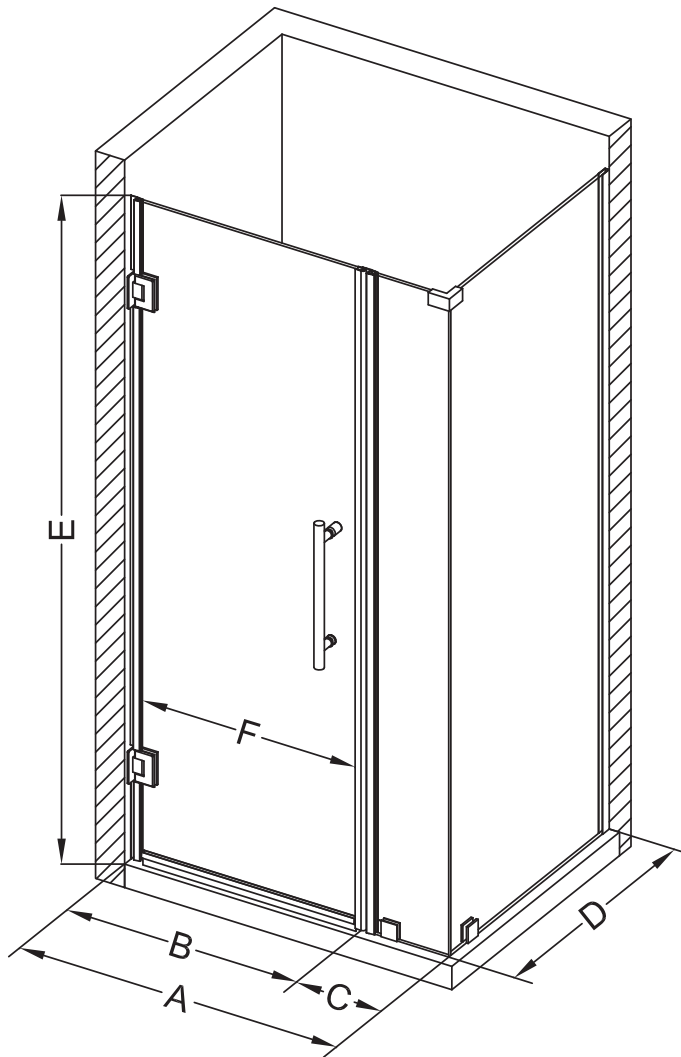

Aston Bromley SEN967-3723

MODEL	WALL OPENING (A)	DOOR PANEL (B)	FIXED PANEL (C)	RETURN PANEL (D)	HEIGHT (E)	DOOR WALK THROUGH (F)
SEN967-372330-10	36 1/4"-37 1/4"	22 5/8"	13 5/8"	30"-30 3/8"	72"	20 5/8"-21 5/8"
SEN967-372332-10	36 1/4"-37 1/4"	22 5/8"	13 5/8"	32"-32 3/8"	72"	20 5/8"-21 5/8"
SEN967-372334-10	36 1/4"-37 1/4"	22 5/8"	13 5/8"	34"-34 3/8"	72"	20 5/8"-21 5/8"
SEN967-372336-10	36 1/4"-37 1/4"	22 5/8"	13 5/8"	36"-36 3/8"	72"	20 5/8"-21 5/8"
SEN967-372338-10	36 1/4"-37 1/4"	22 5/8"	13 5/8"	38"-38 3/8"	72"	20 5/8"-21 5/8"