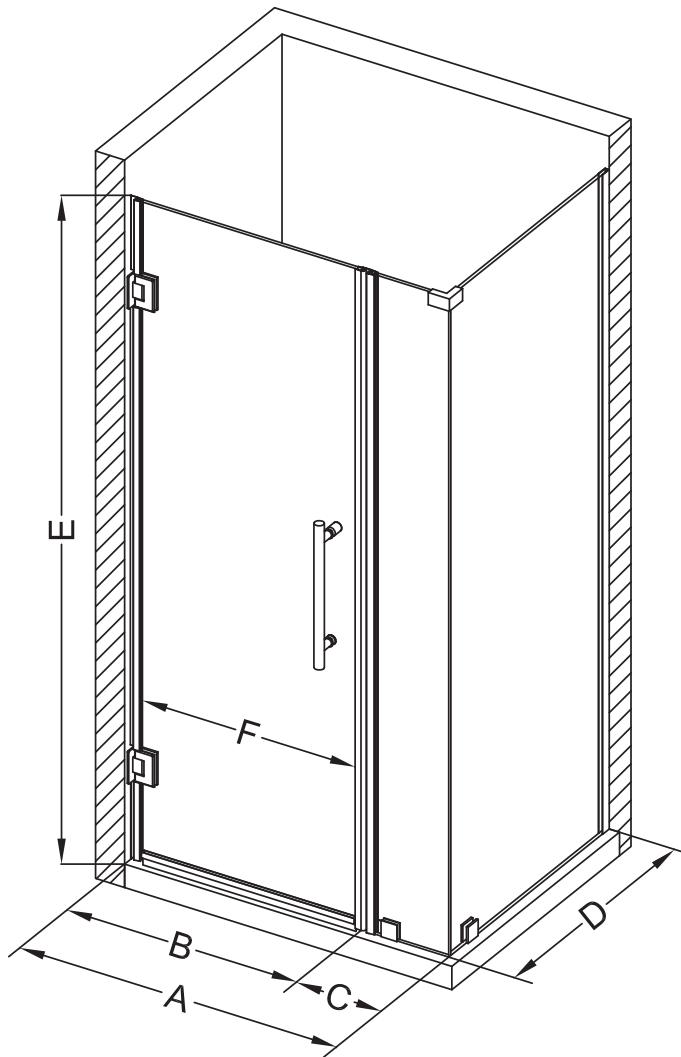

Aston Bromley SEN967-3630

MODEL	WALL OPENING (A)	DOOR PANEL (B)	FIXED PANEL (C)	RETURN PANEL (D)	HEIGHT (E)	DOOR WALK THROUGH (F)
SEN967-363030-10	35 1/4"-36 1/4"	29 5/8"	5 5/8"	30"-30 3/8"	72"	27 5/8"-28 5/8"
SEN967-363032-10	35 1/4"-36 1/4"	29 5/8"	5 5/8"	32"-32 3/8"	72"	27 5/8"-28 5/8"
SEN967-363034-10	35 1/4"-36 1/4"	29 5/8"	5 5/8"	34"-34 3/8"	72"	27 5/8"-28 5/8"
SEN967-363036-10	35 1/4"-36 1/4"	29 5/8"	5 5/8"	36"-36 3/8"	72"	27 5/8"-28 5/8"
SEN967-363038-10	35 1/4"-36 1/4"	29 5/8"	5 5/8"	38"-38 3/8"	72"	27 5/8"-28 5/8"