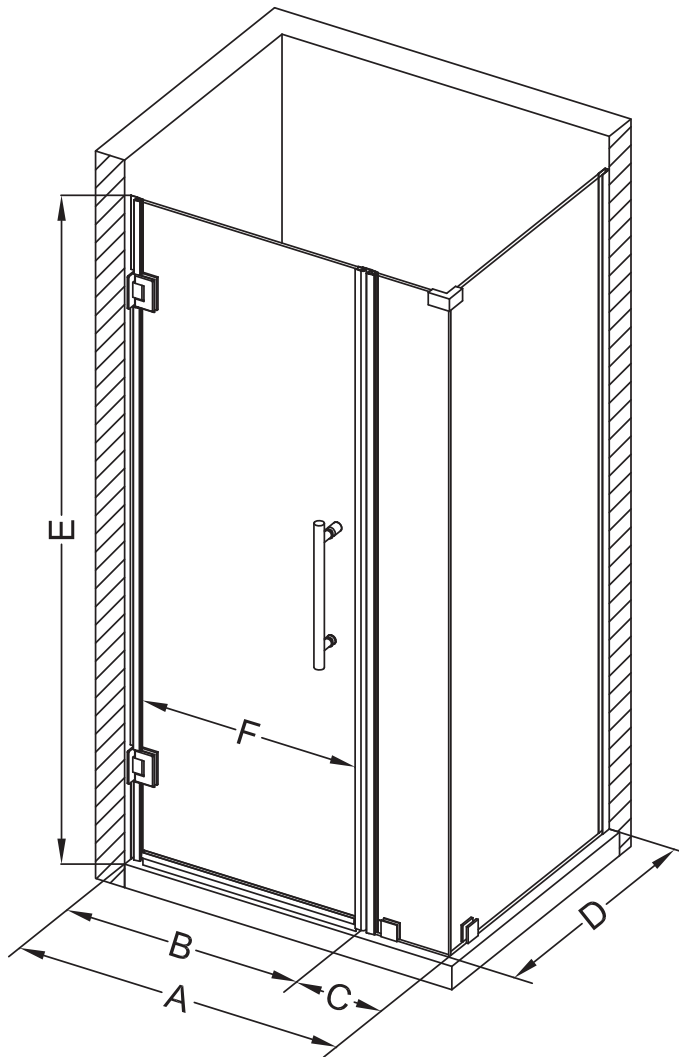

Aston Bromley SEN967-3428

MODEL	WALL OPENING (A)	DOOR PANEL (B)	FIXED PANEL (C)	RETURN PANEL (D)	HEIGHT (E)	DOOR WALK THROUGH (F)
SEN967-342830-10	33 1/4"-34 1/4"	27 5/8"	5 5/8"	30"-30 3/8"	72"	25 5/8"-26 5/8"
SEN967-342832-10	33 1/4"-34 1/4"	27 5/8"	5 5/8"	32"-32 3/8"	72"	25 5/8"-26 5/8"
SEN967-342834-10	33 1/4"-34 1/4"	27 5/8"	5 5/8"	34"-34 3/8"	72"	25 5/8"-26 5/8"
SEN967-342836-10	33 1/4"-34 1/4"	27 5/8"	5 5/8"	36"-36 3/8"	72"	25 5/8"-26 5/8"
SEN967-342838-10	33 1/4"-34 1/4"	27 5/8"	5 5/8"	38"-38 3/8"	72"	25 5/8"-26 5/8"