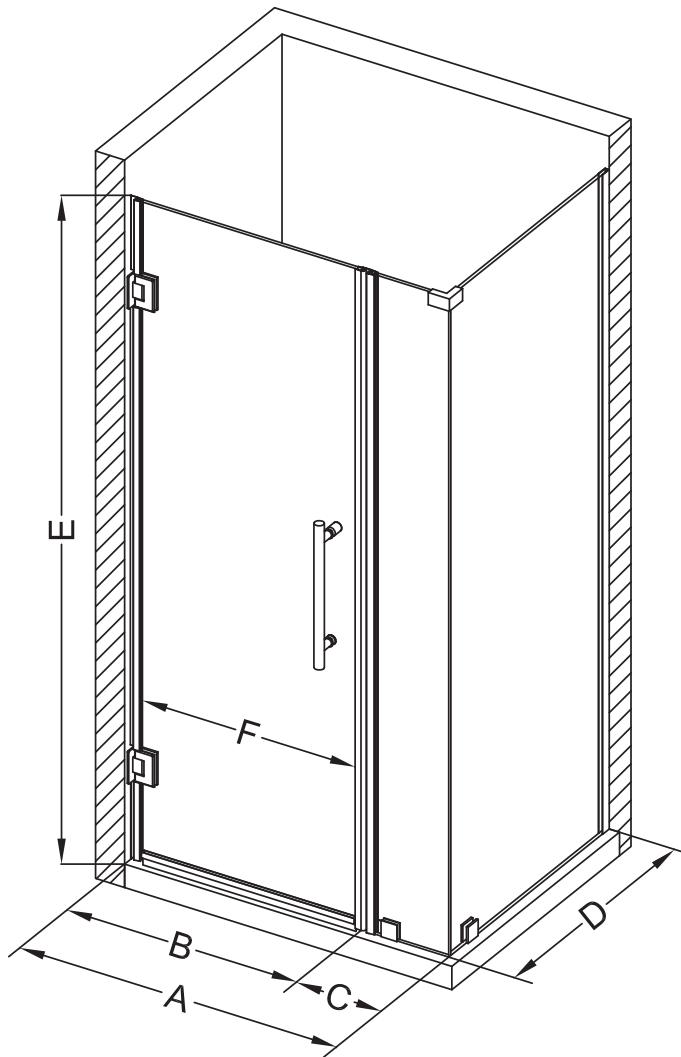

Aston Bromley SEN967-3125

MODEL	WALL OPENING (A)	DOOR PANEL (B)	FIXED PANEL (C)	RETURN PANEL (D)	HEIGHT (E)	DOOR WALK THROUGH (F)
SEN967-312530-10	30 1/4"-31 1/4"	24 5/8"	5 5/8"	30"-30 3/8"	72"	22 5/8"-23 5/8"
SEN967-312532-10	30 1/4"-31 1/4"	24 5/8"	5 5/8"	32"-32 3/8"	72"	22 5/8"-23 5/8"
SEN967-312534-10	30 1/4"-31 1/4"	24 5/8"	5 5/8"	34"-34 3/8"	72"	22 5/8"-23 5/8"
SEN967-312536-10	30 1/4"-31 1/4"	24 5/8"	5 5/8"	36"-36 3/8"	72"	22 5/8"-23 5/8"
SEN967-312538-10	30 1/4"-31 1/4"	24 5/8"	5 5/8"	38"-38 3/8"	72"	22 5/8"-23 5/8"